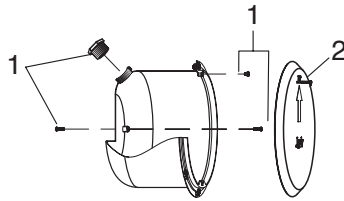

ProNiche

Key No.	Part No.	Description
1	R0460900	Niche Screw Kit, Stainless Steel, Pool and Spa
2	R0461000	Niche Cover, Pool (large)
N/S	R0461100	Niche Cover, Spa (small)
4	R0460800	Niche Screw Kit, Plastic, Pool and Spa
5	R0461200	Niche Screw Kit, Vinyl/Fiberglass, Pool
6	R0461300	Niche Top Clamp Kit, Vinyl, Pool
7	R0461400	Niche Bottom Clamp Kit, Vinyl, Pool

N/S-Not shown

Stainless Steel ProNiche

Part No. SSNICLRGIR,
SSNICLRGIS, SSNICSMIR,
SSNICSMIS