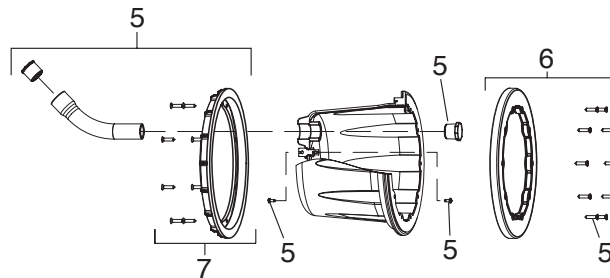

ProNiche

Key No.	Part No.	Description
1	R0460900	Niche Screw Kit, Stainless Steel, Pool and Spa
2	R0461000	Niche Cover, Pool (large)
N/S	R0461100	Niche Cover, Spa (small)
4	R0460800	Niche Screw Kit, Plastic, Pool and Spa
5	R0461200	Niche Screw Kit, Vinyl/Fiberglass, Pool
6	R0461300	Niche Top Clamp Kit, Vinyl, Pool
7	R0461400	Niche Bottom Clamp Kit, Vinyl, Pool

N/S-Not shown

Stainless Steel ProNiche

Part No. SSNICLRGIR,
SSNICLRGIS, SSNICSMIR,
SSNICSMIS

Plastic ProNiche

Part No. LNICLRG, PLNICSM

Vinyl/Fiberglass Plastic ProNiche

Part No. WT000002