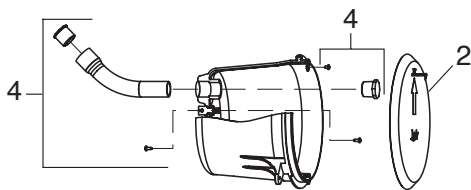

Plastic ProNiche

Part No. LNICLRG, PLNICSM