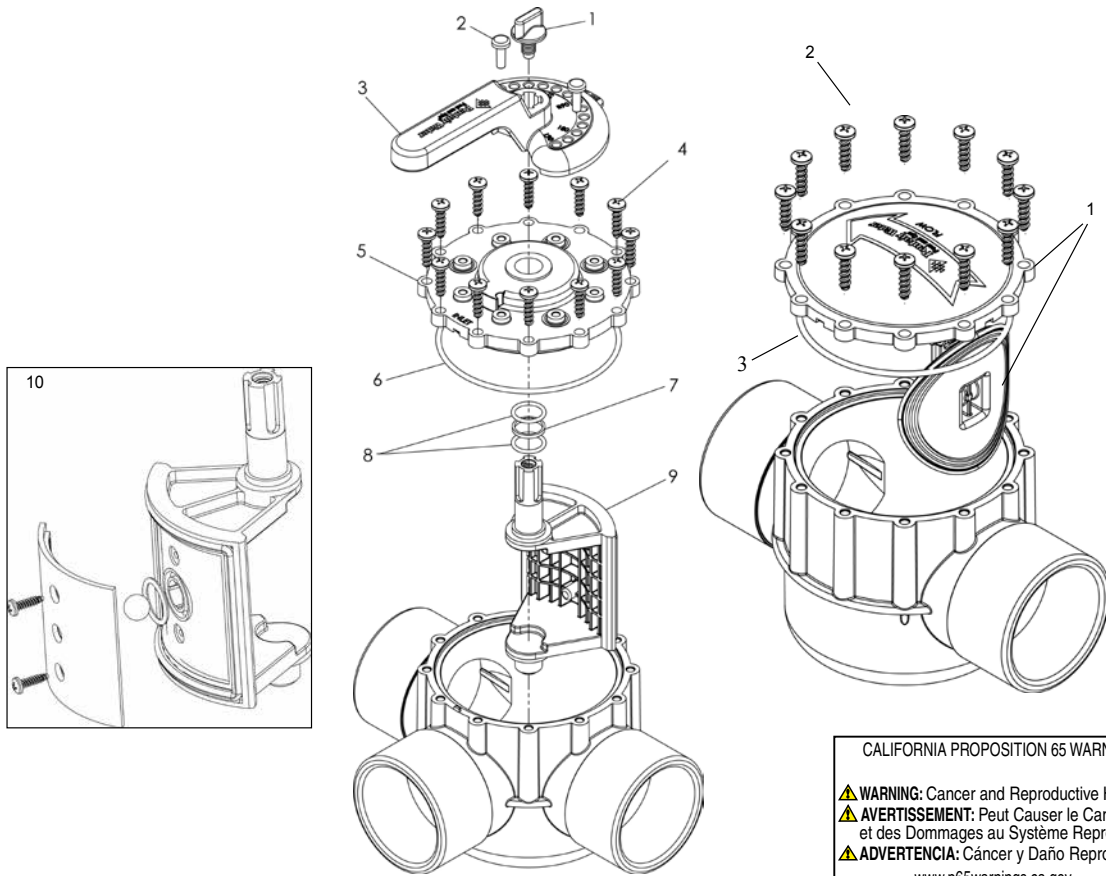

FULLFLOXF® DIVERTER & CHECK VALVES – 2-1/2" & 3"

REPLACEMENT PARTS

CALIFORNIA PROPOSITION 65 WARNING
 ⚠️ **WARNING:** Cancer and Reproductive Harm.
 ⚠️ **AVERTISSEMENT:** Peut Causer le Cancer et des Dommages au Système Reproducteur.
 ⚠️ **ADVERTENCIA:** Cáncer y Daño Reproductivo.
www.p65warnings.ca.gov PH 201714

Item No.	Part No.	Description
DIVERTER VALVE		
1	271074Z	Screw Handle Lock
2	271072Z	Pin Handle Stop
3	270118Z	Handle
4	271077Z	Screw Kit (12 screws/kit)
5	270115Z	Diverter Valve Cover
6	270116Z	O-Ring, 2-248 Buna-N 70 Shore A (1 req.)
7	271073Z	O-ring, Spacer (1 req.)
8	192039Z	O-Ring, 2-116 Buna-N 70 Shore A (2 req.)
9	270106Z	Diverter Shaft Assy
10	270107Z	Diverter Assy Solar 3-Way Valve w/ Drain Down Check Valve
CHECK VALVE		
1	270119Z	Check Valve Flapper Replacement Kit (includes items 2 & 3)
2	271077Z	Screw Kit (12 Screw/Kit)
3	270116Z	O-Ring 2-248 Buna-N 70 Shore A (1 req.)