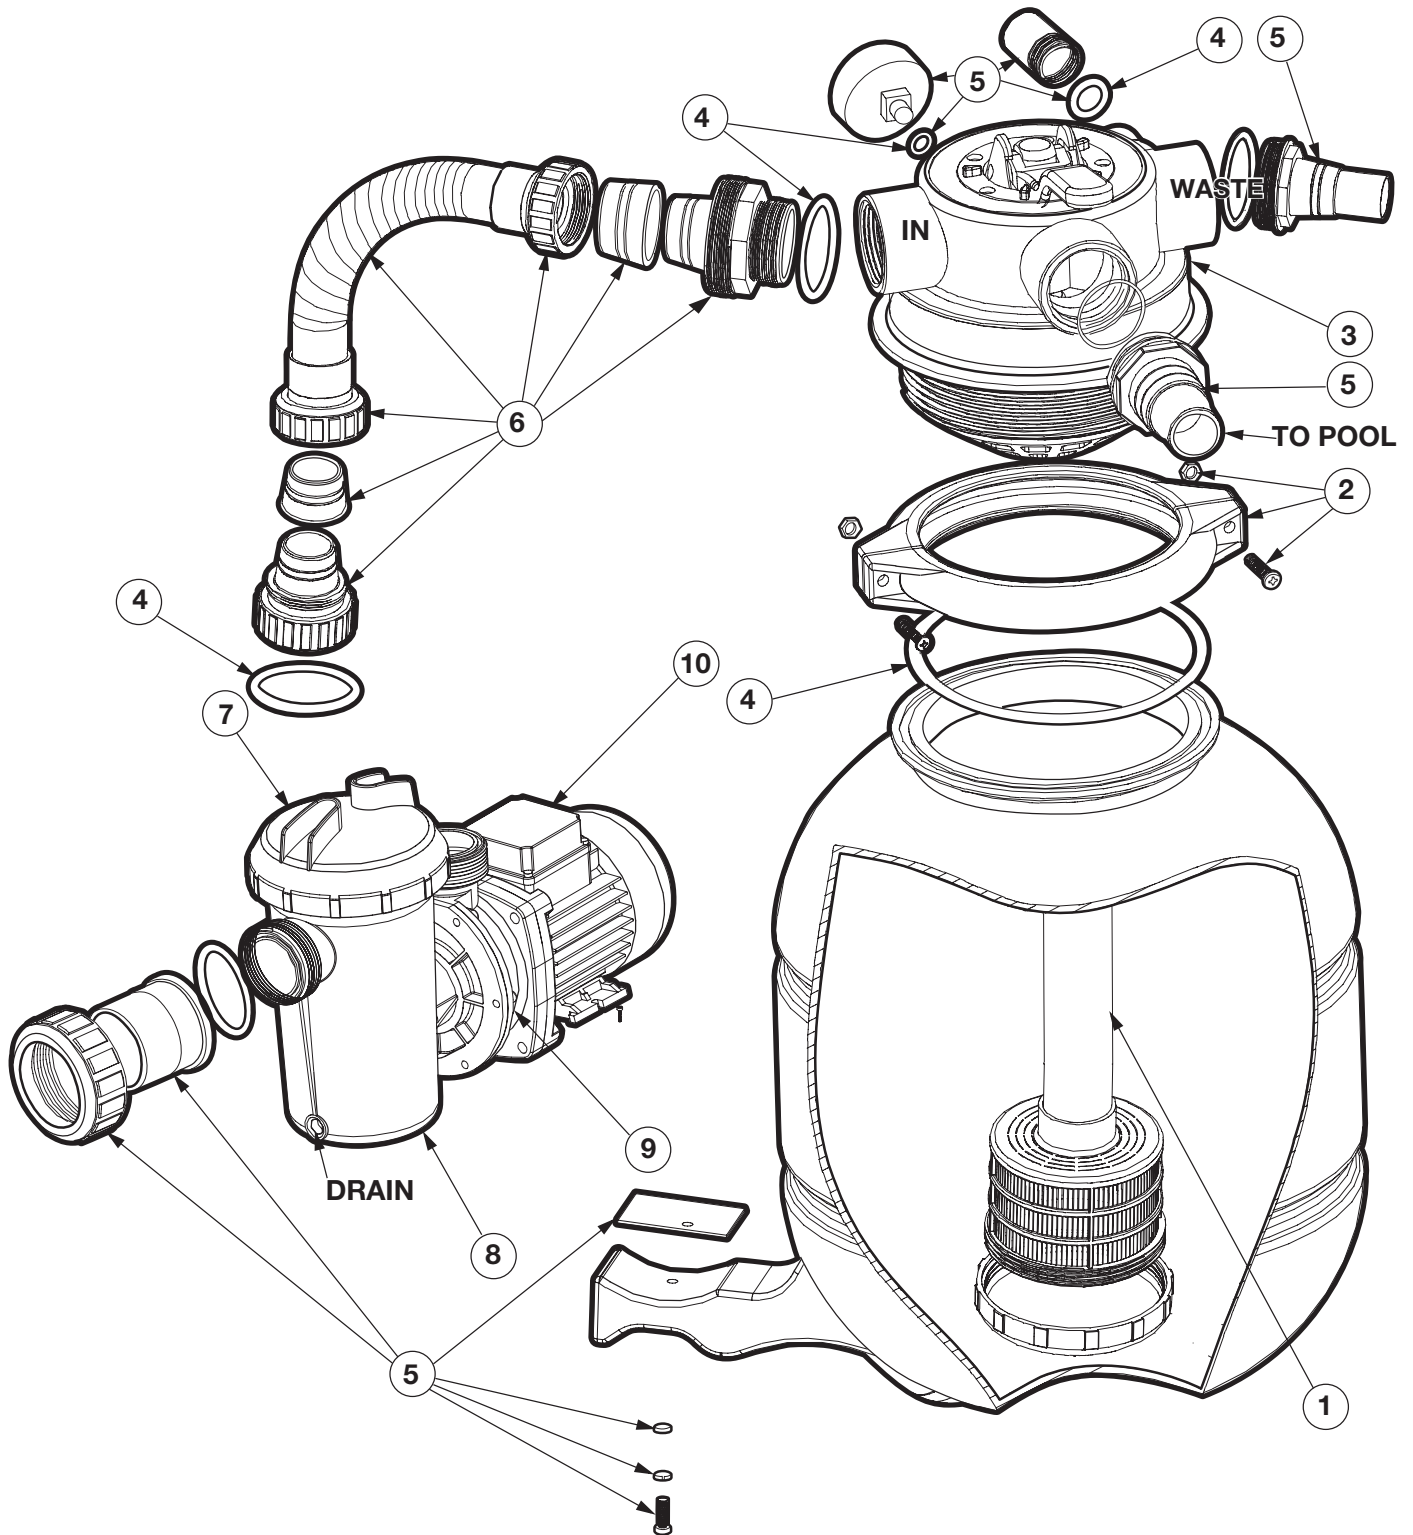

# VL Series

REPLACEMENT PARTS

## Parts Diagram

Filters

## Parts Listing

Ref. No.	Part No.	Description	Ctn. Qty.	No. Req'd
1	VLX4001A	Stand Pipe and Underdrain Assembly	8	1
2	VLX4002A	Clamp and Clamp Hardware	10	1
3	VLX4003A	Multi-Port Valve	4	1
4	VLX4004A	O-Ring Kit: All O-Rings on Strainer and Filter	10	1
5	VLX4005A	Accessory Kit: All Hose Adapters for Pump and Valve, Pressure Gauge, Sight Glass and Drain Plug with O-Ring	10	1
6	VLX4006A	Pump to Filter Hose including Adapters	10	1
7	VLX4007A	Strainer Lid, Basket with Handle and Strainer O-Ring	8	1
8	VLX4007K	Strainer Housing Kit: Strainer Housing with Drain Plug, O-Ring and Pump Interlocking Nut	4	1
9	VLX4008	Pump Shaft Seal and Pump Body O-Ring	10	1
10	VLX4009	Pump without Strainer	1	1