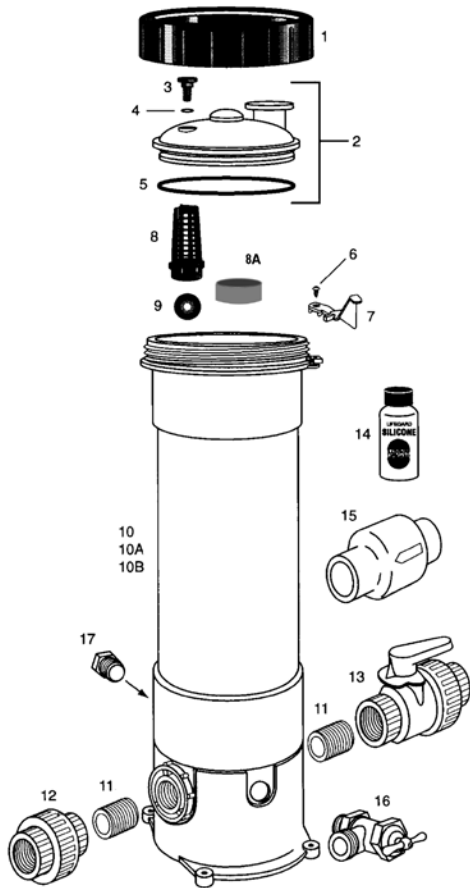

HIGH CAPACITY AUTOMATIC FEEDERS MODELS HC-3315, HC-3330, HC-3340

REPLACEMENT PARTS

Item	Qty.	Part No.	Description
Order No.: R171215, R171230, R171240			
Model No.: HC-3315, HC-3330, HC-3340			
Description: HIGH CAPACITY AUTOMATIC FEEDER			
1	1	R172214	Lock ring
2	1	R172385D	Lid assembly complete
3	1	R172224XZ	Vent valve
4	1	R172221Z	O-ring vent valve
5	1	R172240Z	O-ring lid to housing
6	1	R172375	Lock screw
7	1	R172374	Lock spring
8	1	R175251	Screen
8A	1	R171919	Check Valve Seat
9	1	R172435	Check ball
11	2	R270484	1 in. Close nipple
12	1	R270531	1 in. Threaded union
13	1	R172439	Control valve
14	1	R172036Z	Silicone lubricant, 3/4 oz.
15	Opt.	R172288	1-1/2 in.-2 in. Check valve
16	1	R175009	Hose Bib w/t Handle 1/2 in.
17	1	R172134	1/2 in. threaded plug
NOT SHOWN			
		R172082	Flow rate indicator