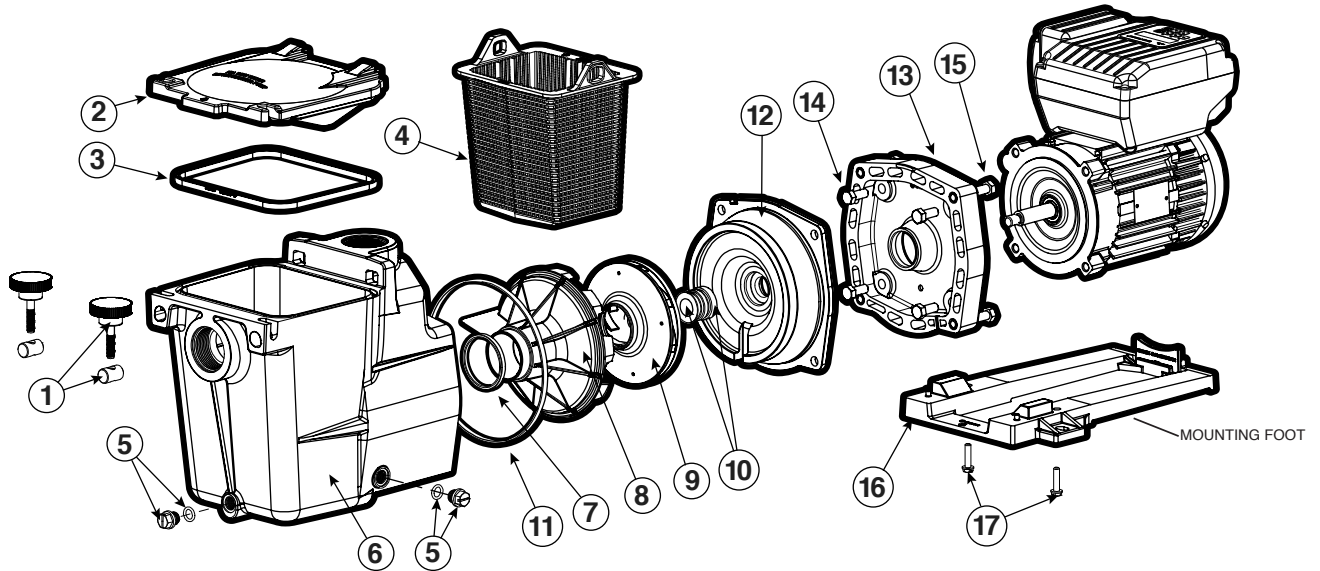

Super Pump® VS

SP2600VSP PUMP SERIES REPLACEMENT PARTS

Parts for Pump Models: SP2600VSP, SP2602VSP

Pumps

Ref. No.	Part No.	Description	Ctn. Qty.
1	SPX1600PN	Hand Knob	100
2	SPX1600D	Strainer Cover	10
3	SPX1600S	Strainer Cover Gasket	50
4	SPX1600M	Basket	20
5	SPX1700FG	Drain Plug with Gasket	50
6	SPX1600AA	Pump/Strainer Housing with Gasket	1
7	SPX1600R	Diffuser Gasket	25
8	SPX1616B	Diffuser	10
9	SPX1621C	Impeller	20
10	SPX1600Z2	Shaft Seal Assembly	10
11	SPX1600T	Housing Gasket	50
12	SPX1611E5	Seal Plate	5
13	SPX1600F5	Motor Mounting Plate	10
14	SPX0125Z44	Motor Cap Screws (Set of 4)	20
15	SPX1600Z4	Housing Cap Screw	25
16	SPX2600G1	Mounting Foot (Includes Screws)	10
17	SPX1600Z52	Mounting Foot Cap Screws (Set of 2)	1
—	SPXHKIT3	Quick Fix Kit (Includes #3, 7, 10, 11 & Jack's Lube)	10

POWER END

—	SPX2603Z1VSPE	Power End Assembly (Includes parts #8–15, Motor and Drive)	1