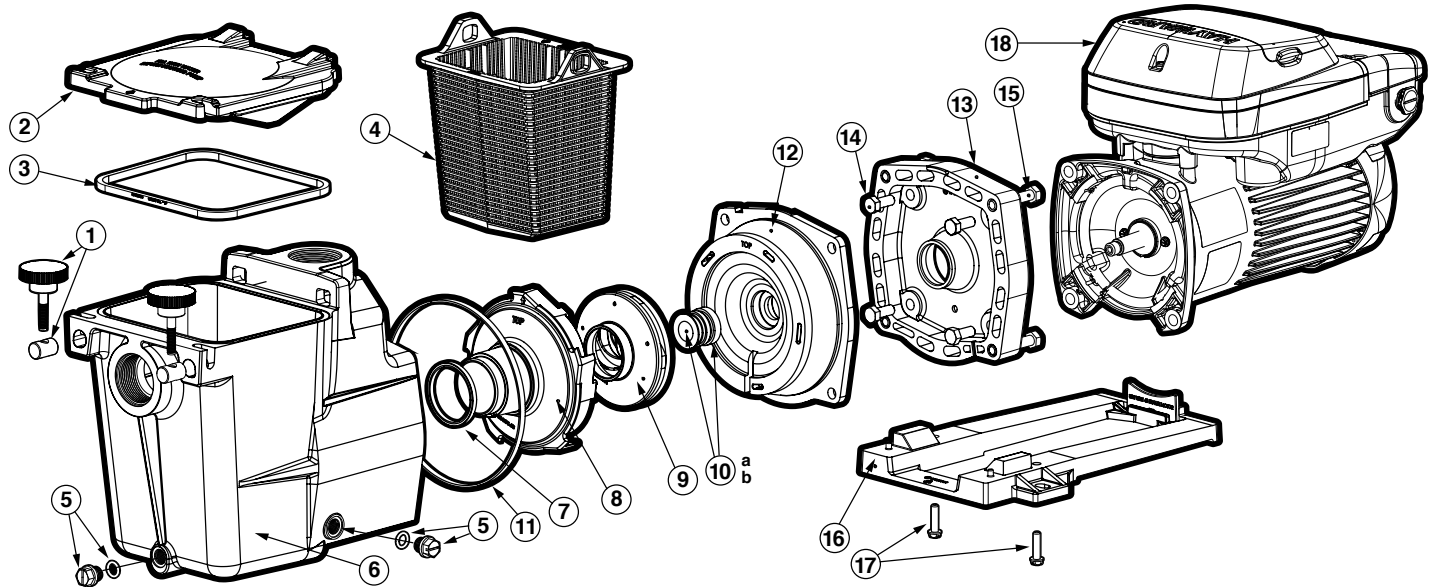

Super Pump® VS

REPLACEMENT PARTS

Pumps

Parts for Pump Models: SP2670010VSP, SP2670020VSP, (W3)SP2603VSP, SP26115VSP

Ref. No.	Part No.	Description	Ctn. Qty.
1	SPX1600PN	Swivel Nut and Hand Knob	100
2	SPX1600D	Strainer Cover	10
3	SPX1600S	Strainer Cover Gasket	50
4	SPX1600M	Basket	20
5	SPX1700FG	Drain Plug with Gasket	50
6	SPX1600AA	Pump/Strainer Housing with Gasket	1
7	SPX1600R	Diffuser Gasket	25
8	SPX2600B	Diffuser	10
9	SPX2607C	Impeller for SP2603VSP	10
—	SPX2607C	Impeller for SP26115VSP	10
10a	SPX1600Z2	Shaft Seal Assembly (SP2603VSP, SP26115VSP)	10
10b	SPX1600Z2VIT	Viton® Shaft Seal Assembly (SP2670010VSP, SP2670020VSP)	10
11	SPX1600T	Housing Gasket	50
12	SPX2600E5	Seal Plate	10
13	SPX1600F5	Motor Mounting Plate	10
14	SPX0125Z44	Motor Cap Screws (Set of 4)	20
15	SPX1600Z4	Housing Cap Screw	25
16	SPX2600G1	Mounting Foot (Includes Screws)	10
17	SPX1600Z52	Mounting Foot Screws (Set of 2)	1
18	SPX3400DR4	Motor Drive Display Cover (Cover only)	5
—	SPX3200LCD	Digital Control Interface Assembly	1
—	SPX3400DRKIT	Wall Mount Kit	5
—	SPXHKIT3	Quick Fix Kit (Includes #3, 7, 10, 11 and Jack's Lube)	10
—	SPX3200DRCC	Communication Cable for VS Pump	5

POWER END

—	SPX26115Z1VSPE	Power End Assembly for SP26115VSP (Includes #7-14, motor and drive)	1
—	SPX2603Z1VSPE	Power End Assembly for SP2603VSP (Includes #7-14, motor and drive)	1

Super Pump® VS

SP2600VSP PUMP SERIES REPLACEMENT PARTS