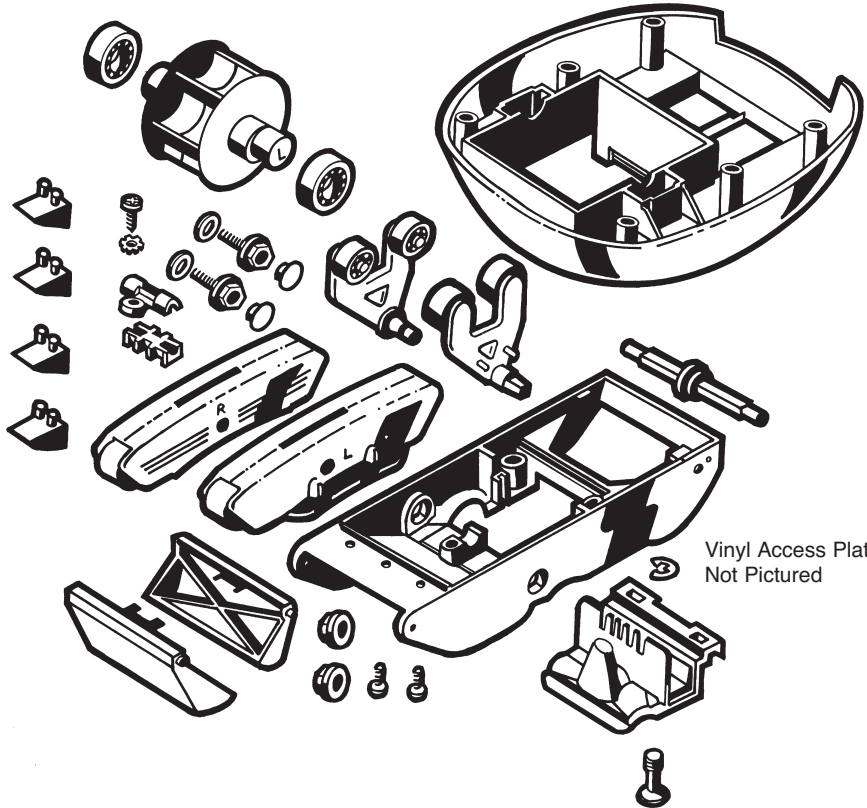

Pool Vac® (Plus, Ultra) & Navigator®

PARTS KITS AND ACCESSORIES FOR CONCRETE, DESERT AND VINYL MODELS

Parts Diagram

AXV092 Hose Connector

AXV098 Hose Adapter

AXV112P Turbine Kit
AXV602P Turbine Kit

AXV622DPK Propulsion/Conversion Kit

Vinyl Access Plate
Not Pictured

AXV621DAT Universal Model A-Frame/Turbine Kit

AXV621D Universal A-Frame Kit
(for Model #'s 925 & 2025)

AXV417WHP, AXV417BKP,
AXV417LGP Pod Kit

Cleaners

Pool Vac® (Plus, Ultra) & Navigator®

CONCRETE, DESERT AND VINYL MODELS PARTS KITS

Parts Listing

Part No.	Black	Description	Ctn. Qty.	No. Req'd
AXV079VP	—	Medium Turbine/spindle gear kit vinyl (includes medium turbine, drive gear bushing, spindle gear, screw, medium turbine axle, intermediate gear, intermediate gear axle)	25	1
AXV621D	—	Universal A-frame kit (includes two A-frames and bushings, saddle, keeper, two hex head pod screws and pod screw washers)	25	1
AXV112P AXV602P (925 & 2025 Series)	—	Turbine kit (includes main turbine and two turbine bearings)	25	1
AXV621DAT	—	Universal A frame/turbine kit (includes two soft roller A-frames and bushings, saddle, keeper, main turbine and bearings, hex head pod screws and pod screw washers)	10	1
AXV417WHP	AXV417BKP AXV417LGP	Pod kit (includes right and left pod, assemblies, pod plugs, two hex head pod screws w/pod screw washers)	25	1
AXV699P	—	A-frame/bushing/saddle kit (includes two bushings, saddle, keeper, screw and washer)	25	1
AXV622DPK	AXV622DPKBK	Concrete Universal propulsion/conversion kit (includes access cover assembly, white lower body and screws, A-frames and bushings, saddle, keeper, screw and washer, white pods, hex head pod screws and washers, light gray flaps and springs, flap adjuster, turbine and bearings, pod shoes and lower middle body, straight throat assembly)	1	1
AXV092	—	Hose Connector	25	1
AXV098	—	Hose Adapter	25	1
V574P	—	Flow Gauge	25	1

For Tune-up Kits see page 59.

COLOR KEY: WH = White, BK = Black, LG = Light Gray

Cleaners