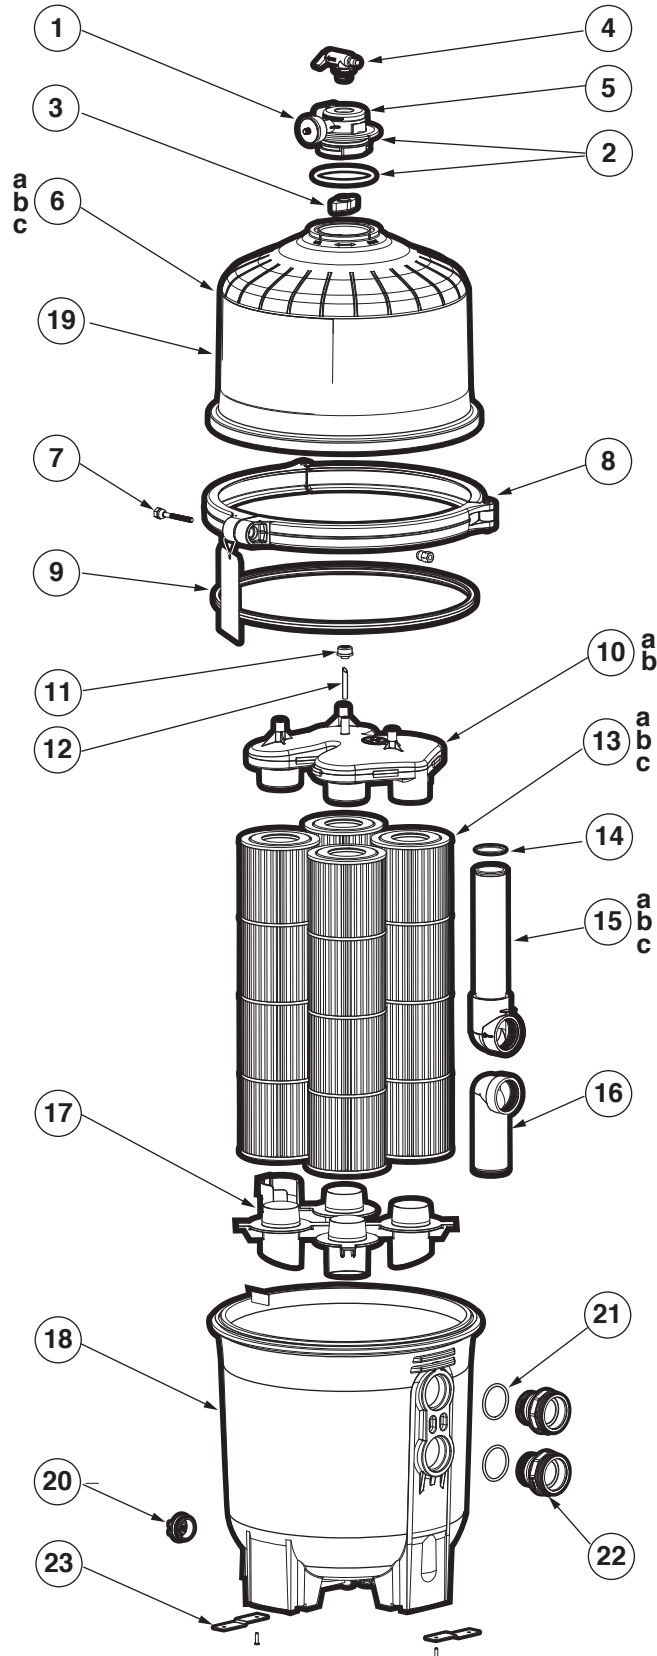

DEP 500 Series

PLEATED ELEMENT D.E. FILTER REPLACEMENT PARTS

Parts Diagram

Filters

DEP 500 Series

PLEATED ELEMENT D.E. FILTER REPLACEMENT PARTS

Parts Listing

Ref. No.	Part No.	Description	Ctn. Qty.
1	ECX2712B1	Pressure Gage	20
2	DEX2420Z8A	O-Ring Kit (<i>Set of 2</i>)	10
3	CCX1000N	Air Relief Valve Nut	50
4	CCX1000V	Manual Air Relief with O-Ring	50
5	DEX2420MAR2	Manual Air Relief Assembly	1
6a	DEX3620BTC	Upper Filter Body DEP60	1
6b	DEX4820BTC	Upper Filter Body DEP80	1
6c	DEX6020BTC	Upper Filter Body DEP100	1
7	DEX2421J2	Clamp Bolt & Nut	10
8	DEX2421JKIT	Clamp System Including: Clamp, Clamp Nut and Bolt, Hang Tag, Metal Reinforced Seal, and Labels	1
9	DEX2422Z2	Metal Reinforced Seal	1
10a	CX3030C	Top Manifold	1
10b	CX5030C	Top Manifold, DEP100	1
11	CX3000J1	Air Relief Filter	250
12	CX2030Z3	Air Relief Tube	10
13a	DEX150E	Cartridge Element DEP60 (1 of 4 Required)	1
	DEX150EPAK4	Cartridge DEP60 (<i>4 Pack</i>)	1
13b	DEX200E	Cartridge Element DEP80 (1 of 4 Required)	1
	DEX200EPAK4	Cartridge DEP80 (<i>4 Pack</i>)	1
13c	DEX250E	Cartridge Element DEP100 (1 of 4 Required)	1
	DEX250EPAK4	Cartridge DEP100 (<i>4 Pack</i>)	1
14	DEX2400Z5	O-Ring	10
15a	DEX60EA	Outlet Elbow Assembly DEP60	5
15b	DEX80EA	Outlet Elbow Assembly DEP80	5
15c	DEX100EA	Outlet Elbow Assembly DEP100	4
16	CX3020FB	Inlet Elbow	5
17	CX3030D	Bottom Seal Plate	1
18	DEX2420ATC	Lower Filter Body	1
19	DEX6040LA6PAK	Label Pack: Includes all Warning and Operation Labels, Hang Tag, Wire Tie, and Owner's Manual	—
20	SP1022CBLK	1 1/2" Drain Plug with O-Ring	100
21	SX220Z2	O-Ring	10
22	DEX2420F	Bulkhead Fitting	25
23	DEX2420DCKIT	Strap Kit (Optional)	25