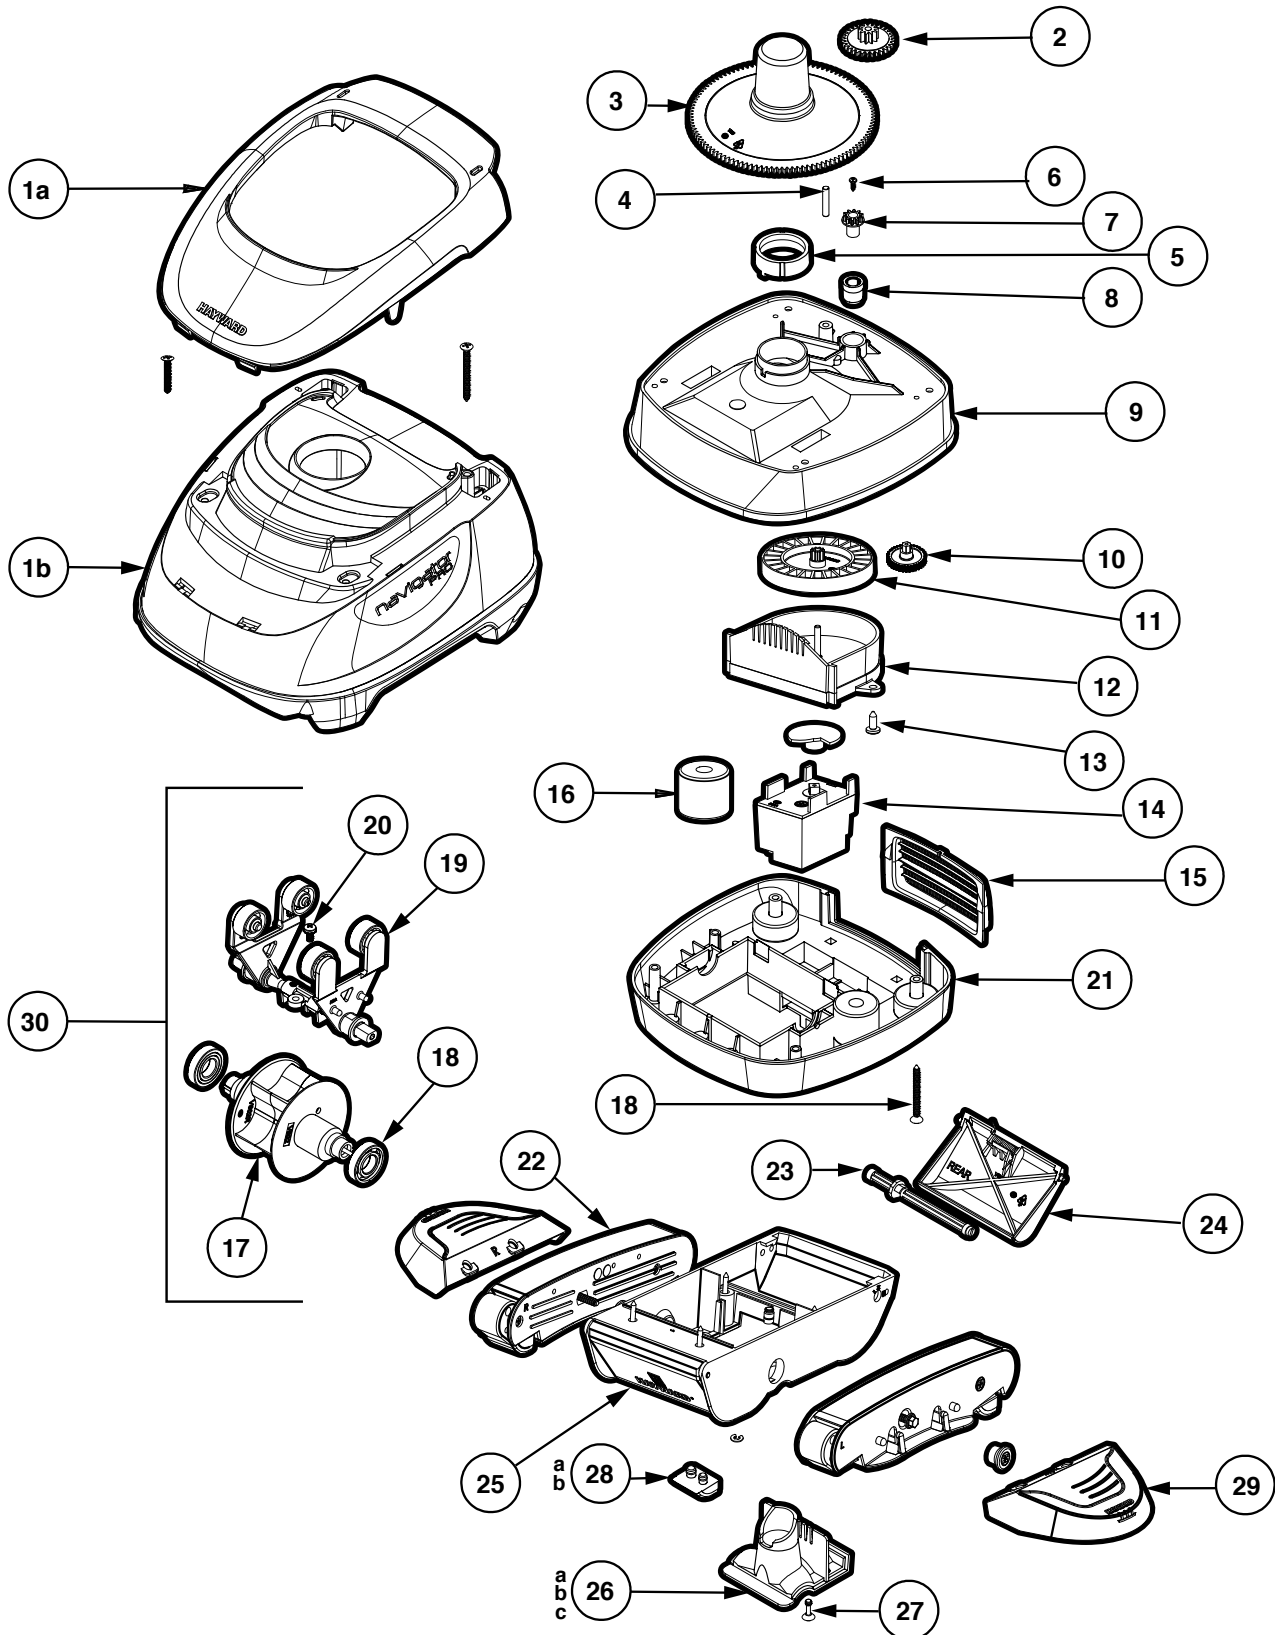

# Navigator® Pro

REPLACEMENT PARTS

## Parts Diagram

Cleaners

## Parts Listing

Ref. No.	Part No.	Description	Ctn. Qty.
1a	AXVU005	Navigator Pro Handle Assembly	1
1b	AXVU016	Navigator Pro Skirt Assembly	1
2	AXV301	Inter Gear	25
3	AXV070	Cone Gear, Clear	10
4	AXV309	Inter Gear, Shaft	50
5	AXV306	Cone Gear Bushing	25
6	AXV068	Spindle Gear Screw	50
7	AXV303	Cone Spindle Gear	25
8	AXV066A	Cone Spindle Gear Bushing	25
9	AXV060WH	Mid Body, Upper Housing	10
10	AXV064A	Medium Turbine Drive Gear	25
11	AXV062C	Medium Turbine	25
12	AXV009	Medium Turbine Case/Axle Assembly	25
13	AXV065P	Upper Body Screw (6 pack)	25
14	AXV408P	Gear Box Assembly	25
15	AXVU009-237	Screen Kit	50
16	AXV054FH	Float Kit	25
17	AXV055P	Turbine Bearing (2 pack)	50
18	AXV602P	Turbine Kit (turbine and 2 turbine bearings)	25
19	AXV621DAT	Kit-Universal, Turbine/A-Frame	10
20	AXV313	Lower Body Screw	25
21	AXV050CWH	Lower Middle Body	10
22	AXV417WHP	Pod Kit	25
23	AXV031B	Flap Adjuster	25
24	AXV434WHP	Flap Kit (2 flaps, front and rear springs)	50
25	AXV230DWH	Open Lower Body	10
26a	AXV603	Access Cover Assembly, Concrete	25
26b	AXV603A	Access Cover Assembly, Vinyl	25
26c	AXV603CLO	Access Cover Assembly, Concrete Large Skids	25
27	AXV314P	Captive Screw with Clip	25
28a	AXV414P	Shoes, Concrete (4 pack)	25
28b	AXV413P	Shoes, Vinyl (4 pack)	25
29	AXV604WHP	Wing Kit	50
30	AXV621D	Kit-Universal, A-Frame	25