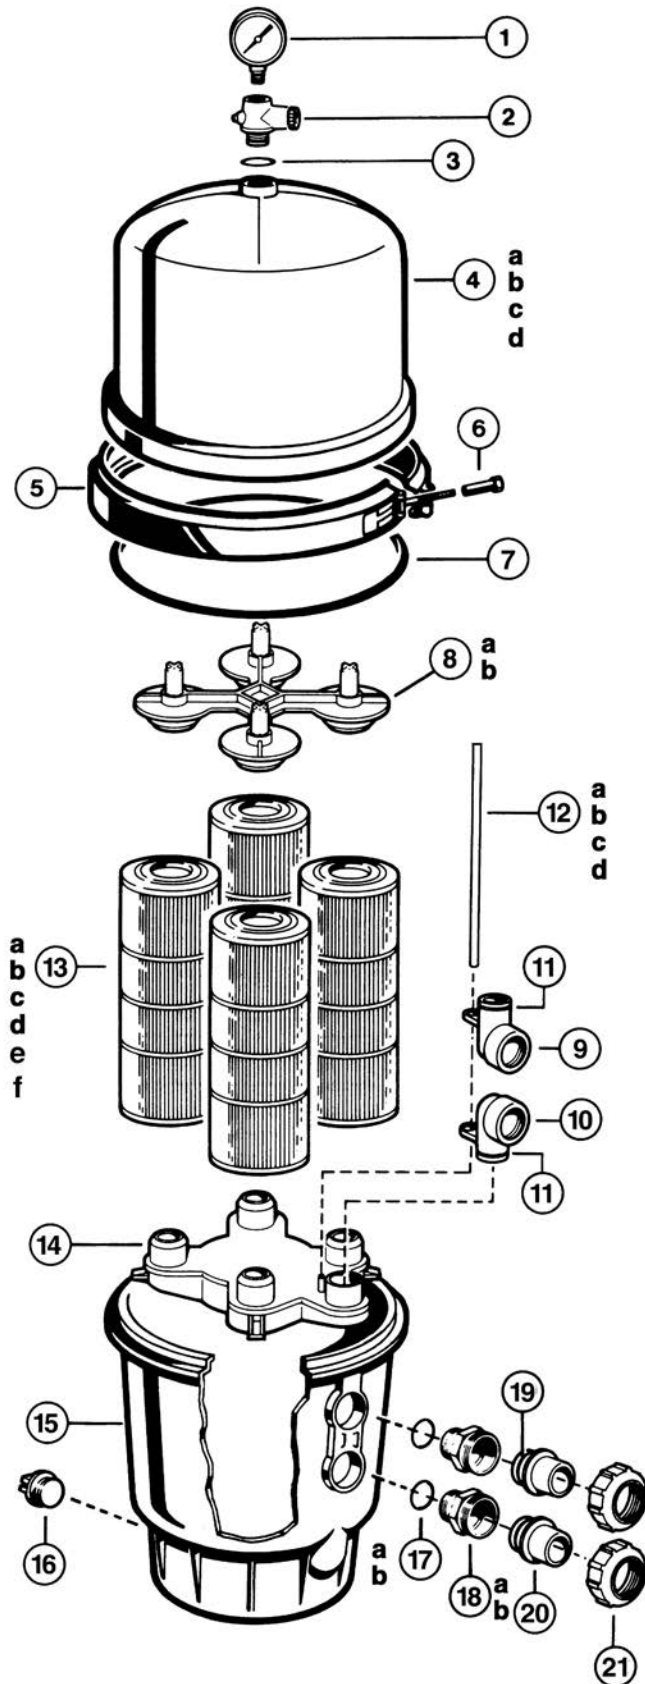

Super StarClear™

C2000, C3000, C4000, C5000 CARTRIDGE FILTER SERIES REPLACEMENT PARTS (Duralon™ and PermaGlass XL™)

Parts Diagram

Filters

Parts Listing

Ref. No.	Part No.	Description	Ctn. Qty.
1	ECX270861	Pressure Gauge	50
2	DEX2400S	Relief Valve/Gauge Adapter Assembly	100
—	DEX2400Z3A	O-Ring for Relief Valve Stem (<i>Set of 3</i>)	100
3	SX200Z5	Relief Valve Assembly O-Ring	50
4a	DEX2400BT	Filter Head (C2000)	—
4b	DEX3600BT	Filter Head (C3000)	—
4c	DEX4800BT	Filter Head (C4000)	—
4d	DEX6000BT	Filter Head (C5000)	—
5	DEX2400J	Clamp Assembly	—
6	DEX2400JN	Brass Sleeve Nut	—
7	DEX2400K	Filter Tank O-Ring	—
8a	CX3000DA	Top Closure Plate (C3000/4000)	—
8b	CX5000DA	Top Closure Plate (C5000)	—
9	CX3000F1B	Inlet Elbow	25
10	CX3000FB	Buttress Thread Outlet Elbow Assembly	—
11	DEX360M	O-Ring	100
12a	CX800Z4	Air Relief Tube (C2000)	20
12b	CX3000Z3	Air Relief Tube (C3000)	50
12c	CX4000Z3	Air Relief Tube (C4000)	50
12d	CX5000Z3	Air Relief Tube (C5000)	50
13a	CX480XRE	Replacement Element (C2000)	1
	CX480XREPAK4	Cartridge Element (C2000) – 4 Pack	1
13b	CX580XRE	Replacement Element (C3000)	1
	CX580XREPAK4	Cartridge Element (C3000) – 4 Pack	1
13c	CX880XRE	Replacement Element (C4000)	1
	CX880XREPAK4	Cartridge Element (C4000) – 4 Pack	1
13d	CX875XRE	Replacement Element (C4500)	1
	CX875XREPAK4	Cartridge Element (C4500) – 4 Pack	1
13e	CX1280XRE	Replacement Element (C5000)	1
	CX1280XREPAK4	Cartridge Element (C5000) – 4 Pack	1
13f	CX1380XRE	Replacement Element (C5500)	1
	CX1380XREPAK4	Cartridge Element (C5500) – 4 Pack	1
14	CX3000C	Bottom Collector Manifold	1
15	DEX2400A1T	Filter Body	—
16	SP1022CBLK	1 1/2" Drain Plug with O-Ring	100
17a	SX200Z3	O-Ring (1995 and Prior)	50
17b	SX360Z1	O-Ring (after 1996)	25
18a	DEX360F	Bulkhead Fitting	—
18b	DEX360FB	Buttress Thread Bulkhead Fitting	—
19	SX200Z4PAK2	Valve/Union O-Ring (<i>Set of 2</i>)	25
20	SX240F	1 1/2" SKT x 2" SLIP Connector	5
21	SX200R	Locknut	25