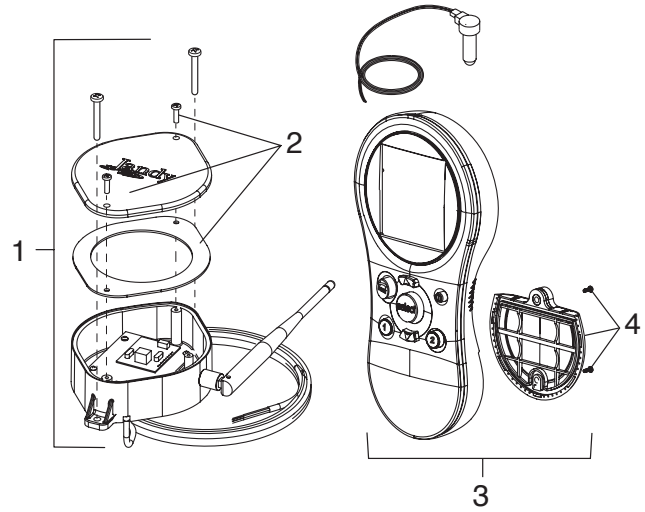

### AquaLink® Wireless Handheld Remote Replacement Parts

Replaces both PDA Handheld and AquaPalm™ Handheld

Key No.	Part No.	Description
1	R0686300	PDA/Aqua Palm J-Box Assembly (18-Channel RF), R Kit
	R0441900	PDA/Aqua Palm J-Box Assembly (10-Channel), R Kit
2	R0443300	Gasket/Screws (2), J-Box
	R0687300	AquaLink Wireless Handheld Remote (18-Channel), R Kit
3	R0444300	AquaLink Wireless Handheld Remote (10-Channel), R Kit
	R0443400	Black Battery Door/Seal/Screws (2), Handheld
4	R0578200	Blue Battery Door/Seal/Screws (2), Handheld

### Rechargeable Wireless OneTouch™

Key No.	Part No.	Description
1	R0560000	Battery Pack
2	R0560200	Wireless Power Supply Charger Kit
3	8227	Additional Portable Wireless Control Panel [with recharging circuitry and OneTouch PCB]
4	8241	Wireless Outdoor J-box Kit