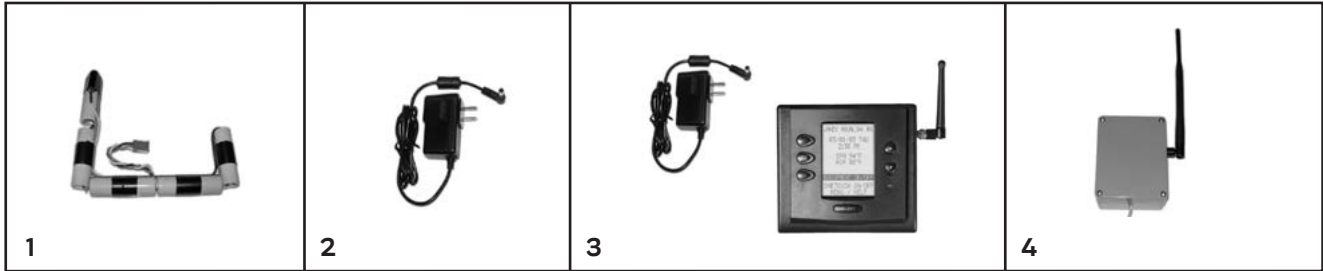

### AquaLink® Wireless Handheld Remote Replacement Parts

Replaces both PDA Handheld and AquaPalm™ Handheld

Key No.	Part No.	Description
1	R0686300	PDA/Aqua Palm J-Box Assembly (18-Channel RF), R Kit
	R0441900	PDA/Aqua Palm J-Box Assembly (10-Channel), R Kit
2	R0443300	Gasket/Screws (2), J-Box
	R0687300	AquaLink Wireless Handheld Remote (18-Channel), R Kit
3	R0444300	AquaLink Wireless Handheld Remote (10-Channel), R Kit
	R0443400	Black Battery Door/Seal/Screws (2), Handheld
4	R0578200	Blue Battery Door/Seal/Screws (2), Handheld

### Rechargeable Wireless OneTouch™

Key No.	Part No.	Description
1	R0560000	Battery Pack
2	R0560200	Wireless Power Supply Charger Kit
3	8227	Additional Portable Wireless Control Panel [with recharging circuitry and OneTouch PCB]
4	8241	Wireless Outdoor J-box Kit