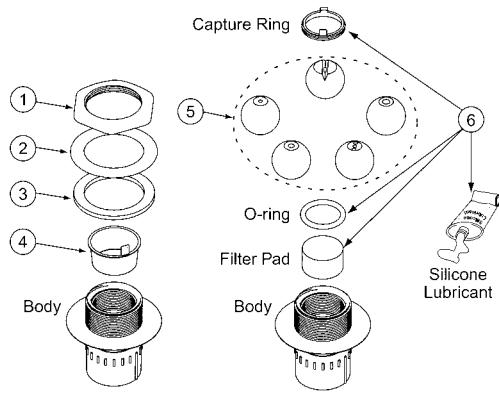

DECK JET & MAGICSTREAM® DECK JET II

REPLACEMENT PARTS

Item	Part No.	Description
DECK JET		
1	87200800	Fitting nut, sealing liner 2 in.
2	87200700	Friction ring, SIF
3	87201200	Gasket TH-AGF 3.5 in. OD x 2-3/8 in. ID
4	590005	Plug, Gunite Shield, L20
5	590010	Eyeball kit includes installation card
6	590011	Accessory kit includes Capture ring, 2 qty.; O-ring, 3 qty.; Filter Pad, 2 qty.; Silicone Lubricant, 1 qty.

Item	Part No.	Description
MAGICSTREAM DECK JET II		
1	590042	MagicStream Deck Jet II cover, bronze color, each
1	590150	MagicStream Deck Jet II cover, tan color each, each
2	590041	MagicStream Deck Jet II Nozzle Kit (Includes nozzle base and nozzle swivel, set of 4)

Product on page 274.

COLORCASCADE LED LIGHT BUBBLER

REPLACEMENT PARTS

Item	Part No.	Description
COLORCASCADE LED LIGHT BUBBLER		
1	590046	LED Bubbler replacement light engine with 100 ft. cord
2	590047	LED Bubbler replacement light engine with 150 ft. cord
3	590048	Accessory Kit