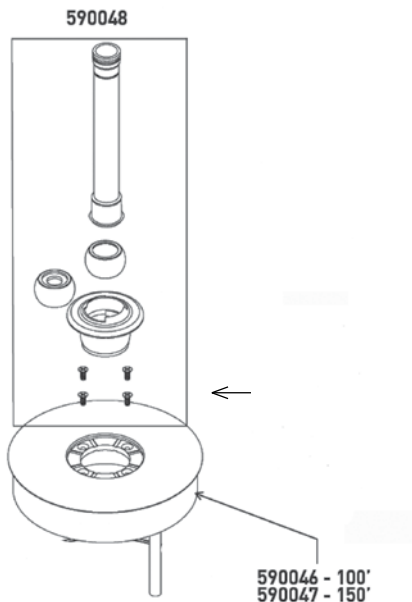

DECK JET & MAGICSTREAM® DECK JET II

REPLACEMENT PARTS

Item	Part No.	Description
DECK JET		
1	87200800	Fitting nut, sealing liner 2 in.
2	87200700	Friction ring, SIF
3	87201200	Gasket TH-AGF 3.5 in. OD x 2-3/8 in. ID
4	590005	Plug, Gunite Shield, L20
5	590010	Eyeball kit includes installation card
6	590011	Accessory kit includes Capture ring, 2 qty.; O-ring, 3 qty.; Filter Pad, 2 qty.; Silicone Lubricant, 1 qty.

Item	Part No.	Description
MAGICSTREAM DECK JET II		
1	590042	MagicStream Deck Jet II cover, bronze color, each
1	590150	MagicStream Deck Jet II cover, tan color each, each
2	590041	MagicStream Deck Jet II Nozzle Kit (Includes nozzle base and nozzle swivel, set of 4)

Product on page 274.

COLORCASCADE LED LIGHT BUBBLER

REPLACEMENT PARTS

Item	Part No.	Description
COLORCASCADE LED LIGHT BUBBLER		
1	590046	LED Bubbler replacement light engine with 100 ft. cord
2	590047	LED Bubbler replacement light engine with 150 ft. cord
3	590048	Accessory Kit