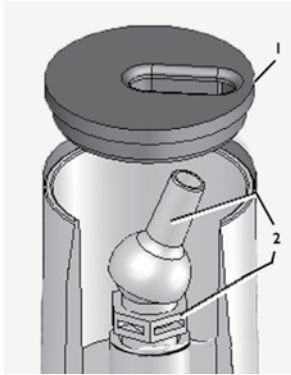

DECK JET & MAGICSTREAM® DECK JET II

REPLACEMENT PARTS

Item	Part No.	Description
DECK JET		
1	87200800	Fitting nut, sealing liner 2 in.
2	87200700	Friction ring, SIF
3	87201200	Gasket TH-AGF 3.5 in. OD x 2-3/8 in. ID
4	590005	Plug, Gunite Shield, L20
5	590010	Eyeball kit includes installation card
6	590011	Accessory kit includes Capture ring, 2 qty.; O-ring, 3 qty.; Filter Pad, 2 qty.; Silicone Lubricant, 1 qty.

Item	Part No.	Description
MAGICSTREAM DECK JET II		
1	590042	MagicStream Deck Jet II cover, bronze color, each
1	590150	MagicStream Deck Jet II cover, tan color each, each
2	590041	MagicStream Deck Jet II Nozzle Kit (Includes nozzle base and nozzle swivel, set of 4)

Product on page 274.

COLORCASCADE LED LIGHT BUBBLER

REPLACEMENT PARTS

Item	Part No.	Description
COLORCASCADE LED LIGHT BUBBLER		
1	590046	LED Bubbler replacement light engine with 100 ft. cord
2	590047	LED Bubbler replacement light engine with 150 ft. cord
3	590048	Accessory Kit