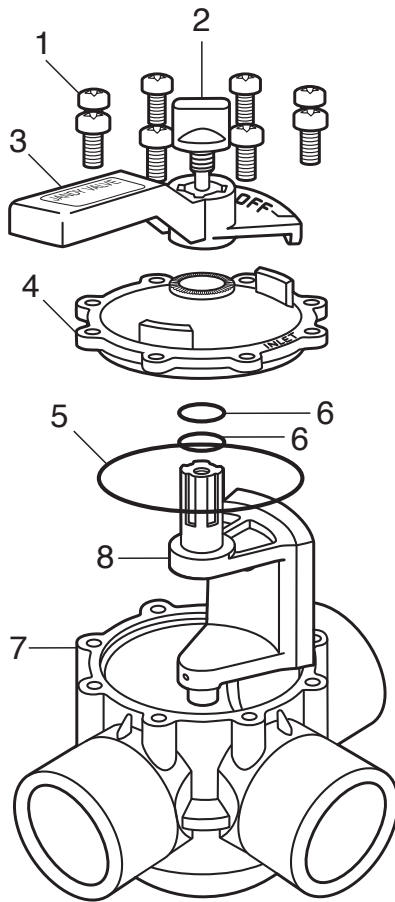

Never Lube® Jandy Valve®, Standard Diverter (1 1/2"-2" / 2"-2 1/2" 3-Port)

Part No. 4715, 4717

Key No.	Part No.	Description
1	R0547600	Screw Kit, #14 × 3/4" Valve Housing, 8/PK
2	R0486900	Knob, ABS, Black
3	R0487200	Handle Never Lube, Black
4	4606+	Cover, 3 Port, Black
5	1132+	O-Ring, -151, Valve Cover
6	R0487100	O-Ring, -116, Valve Shaft
7	N/A*	Housing, 1 1/2" - 2", 3-Port, Black
	N/A*	Housing, 2" - 2 1/2", 3-Port, Black
8	4720	Never Lube Diverter Kit

*Order complete valve

Never Lube Jandy Valve, Standard Diverter (1 1/2"-2" / 2"-2 1/2" 2-Port)

Part No. 4724, 4716

Key No.	Part No.	Description
1	R0547600	Screw Kit, #14 × 3/4" Valve Housing, 8/PK
2	R0486900	Knob, ABS, Black
3	R0487200	Handle Never Lube, Black
4	4734+	Cover, 2 Port, Black
5	1132+	O-Ring, -151, Valve Cover
6	R0487100	O-Ring, -116, Valve Shaft
7	N/A*	Housing, 1 1/2" - 2", 2-Port, Black
	N/A*	Housing, 2" - 2 1/2", 2-Port, Black
8	4720	Never Lube Diverter Kit