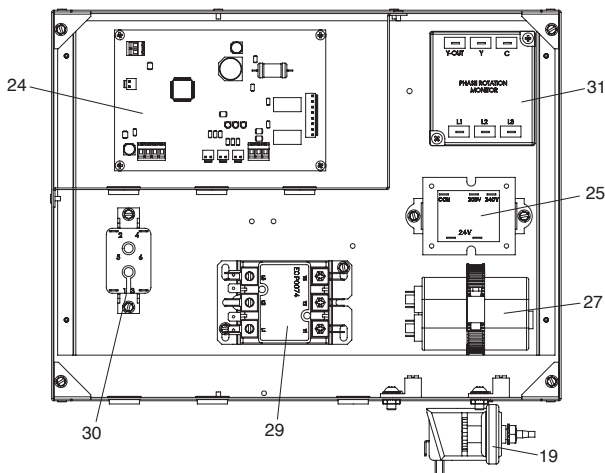

JE Heat Pump (Mfg. 2013–Present)

Part No. JE1500T

Parts list on page 187.

HEAT PUMPS ACCESSORIES & PARTS

JE Heat Pump (Mfg. 2013–Present)

Part No. JE2000, JE2500, JE3000

DETAIL C
 SCALE 1:8

JE Three-Phase Electric Box R-Kits

Parts list on page 187.

JE Heat Pump (Mfg. 2013–Present)

Parts diagram on pages 185–186.

Part No. JE1500T, JE2000T, JE2500T, JE2500T3, JE3000T, JE3000T3, JE3000TR, JE3000TR3 R-Kits

Key No.	Part No.	Description	Model No.
1	R0571700	Fan Grille	1500
	R0571800	Fan Grille	2000, 2500, 3000
2	R0571900	Fan Motor	1500
	R0572000	Fan Motor	2000, 2500, 3000
3	R0572100	Fan Blade	1500
	R0572200	Fan Blade	2000, 2500, 3000
4	R0572300	Fan Top	1500
	R0572400	Fan Top	2000, 2500, 3000
5	R0572500	Evaporator Coil/Guard	1500
	R0572600	Evaporator Coil/Guard	2000, 2500
	R0572700	Evaporator Coil/Guard	3000
	R0572800	Compressor	1500
6	R0572900	Compressor	2000
	R0573000	Compressor	2500
	R0573100	Compressor	3000
	R0577500	Compressor (3-Phase)	2500
	R0577600	Compressor (3-Phase)	3000
	R0577700	Condenser	1500
7	R0577800	Condenser	2000
	R0577900	Condenser	2500
	R0578000	Condenser	3000
8	R0573200	Water Manifold Inlet	1500
	R0573300	Water Manifold Inlet	2000, 2500
	R0573400	Water Manifold Inlet	3000
	R0573500	Water Manifold Outlet	1500
9	R0573600	Water Manifold Outlet	2000, 2500
	R0573700	Water Manifold Outlet	3000
	R0573800	Base	1500
10	R0573900	Base	2000, 2500, 3000
	R0574000	Electrical Box Cover w/ Hardware	All
12	R0574300	Front Panel	1500
	R0574400	Front Panel	2000, 2500
	R0574500	Front Panel	3000
13	7790	Water Temperature Sensor	All