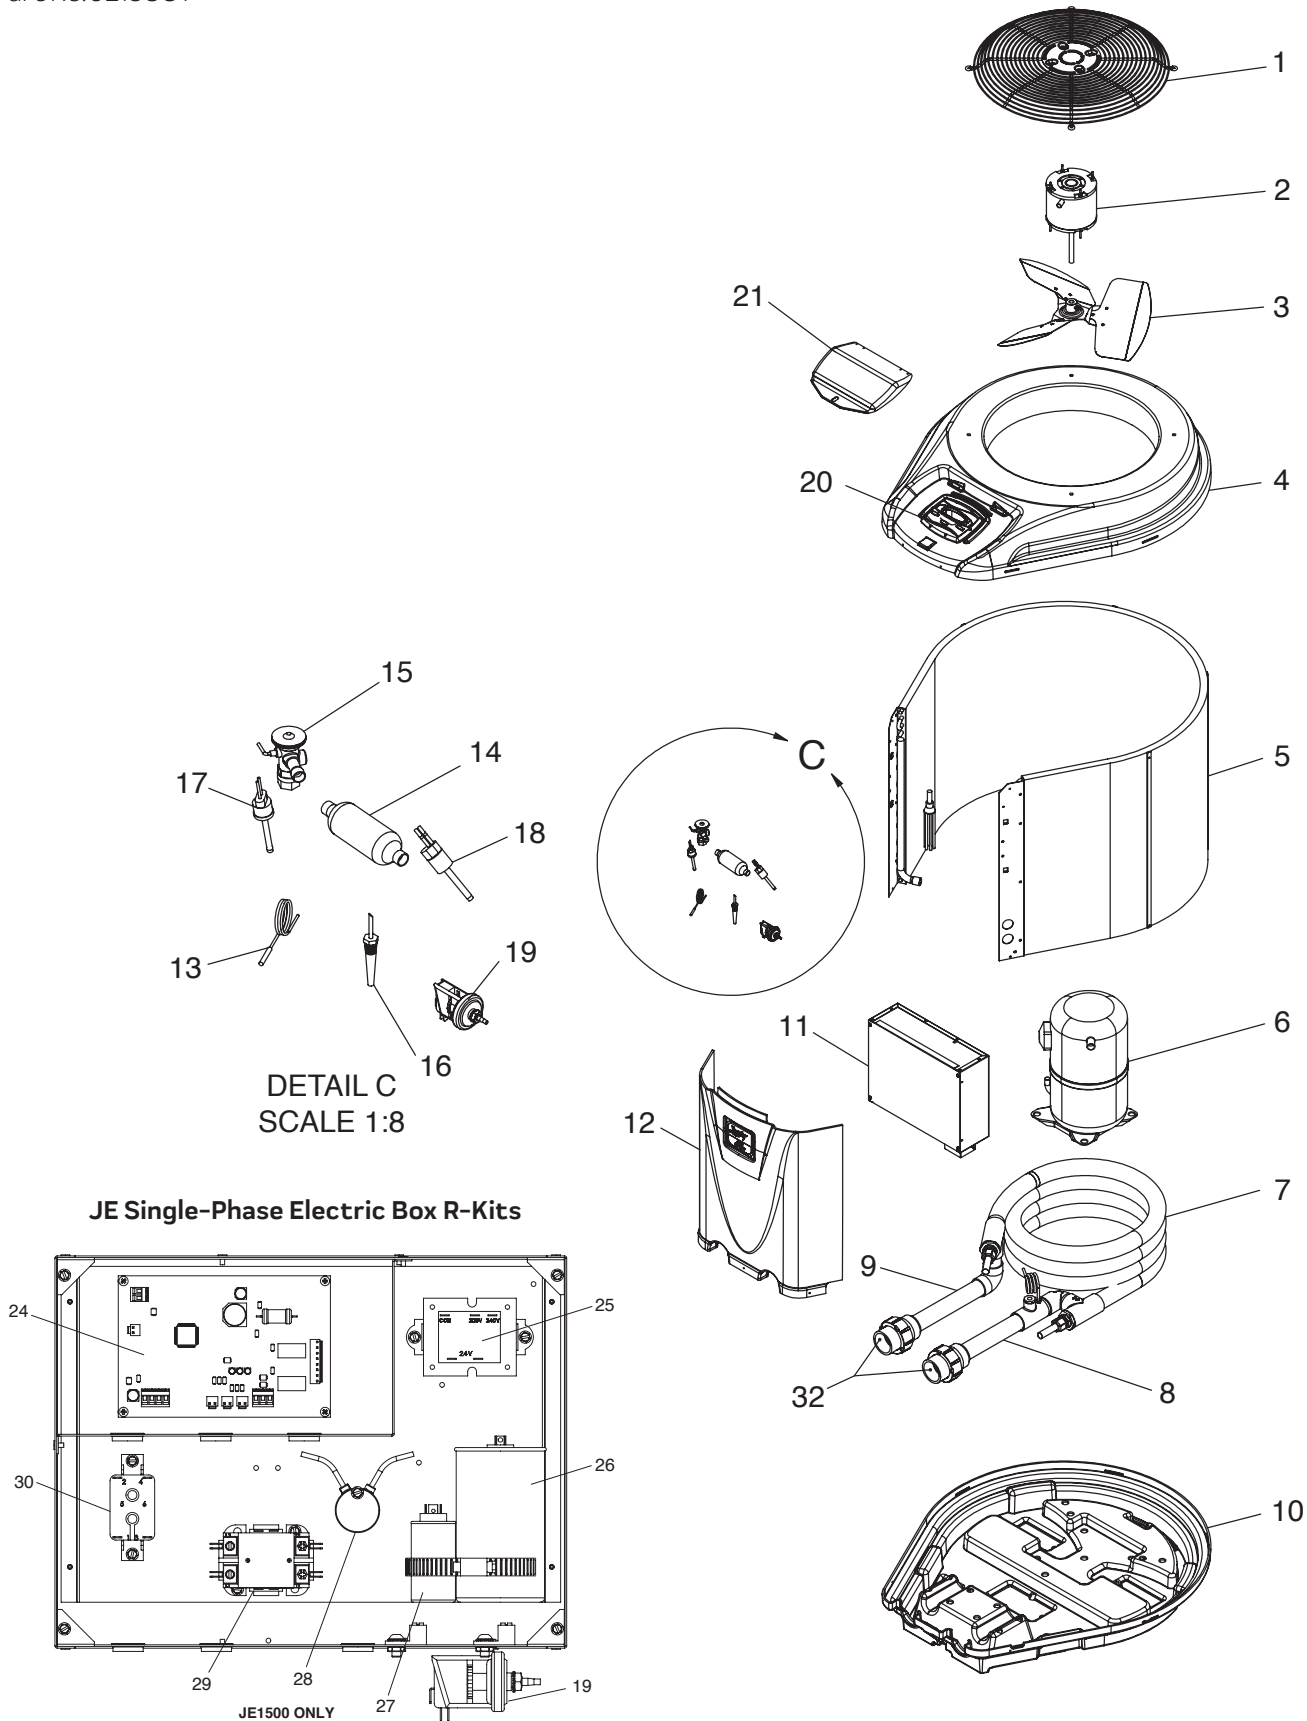

JE Heat Pump (Mfg. 2013–Present)

Part No. JE1500T

Parts list on page 187.