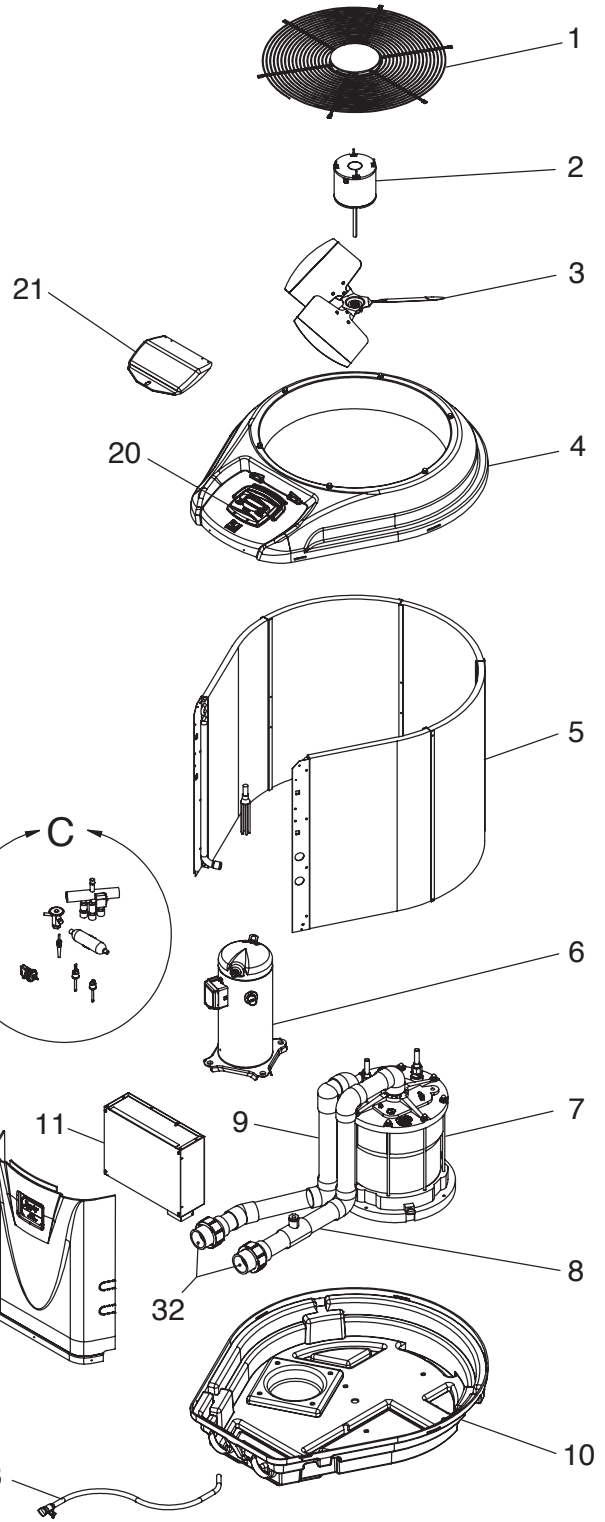

HEAT PUMPS ACCESSORIES & PARTS

JE Heat Pump (Mfg. 2013–Present)

Part No. JE2000, JE2500, JE3000

DETAIL C
SCALE 1:8