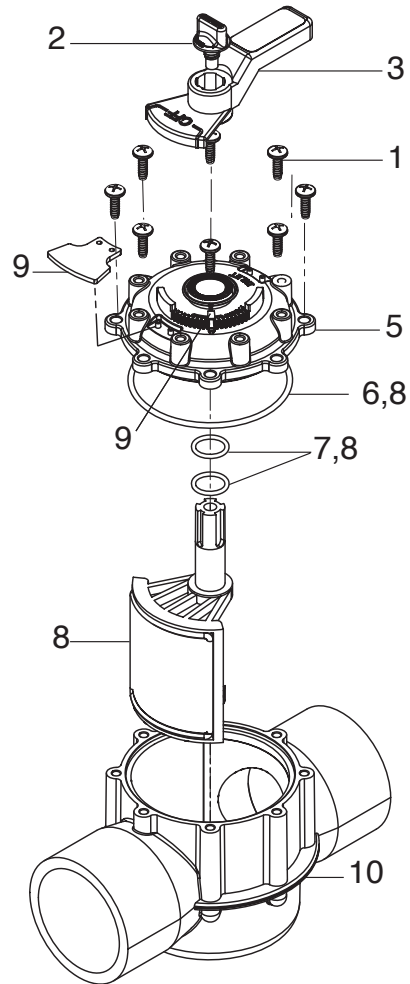

# VALVES PARTS

## Never Lube® Jandy Valve®, Large Diverter (2 1/2" × 3" 3-Port)

Part No. 4719

Key No.	Part No.	Description
1	R0547600	Screw Kit, #14 × 3/4" Valve Housing, 8/PK
2	R0486900	Knob, Valve Handle
3	R0487200	Handle, Never Lube Valve
4	R0466100	Lid, 3-Port, 2 1/2" × 3" Never Lube
6	R0465700	O-Ring #2-154, Cover
7	R0487100	O-Ring #2-116, Shaft
8	R0465800	Never Lube Diverter 2 1/2" × 3"
9	R0465900	Placard and Index Tab, 8/PK
10	N/A*	Housing, 2 1/2" × 3", 3-Port, Black

## Never Lube Jandy Valve, Large Diverter (2 1/2" × 3" 2-Port)

Part No. 4718

Key No.	Part No.	Description
1	R0547600	Screw Kit, #14 × 3/4" Valve Housing, 8/PK
2	R0486900	Knob, Valve Handle
3	R0487200	Handle, Never Lube Valve
5	R0468600	Lid, 2-Port, 2 1/2" × 3", Never Lube
6	R0465700	O-Ring #2-154, Cover
7	R0487100	O-Ring #2-116, Shaft
8	R0465800	Never Lube Diverter 2 1/2" × 3"
9	R0465900	Placard and Index Tab, 8/PK
10	N/A*	Housing, 2 1/2" × 3", 2-Port, Black