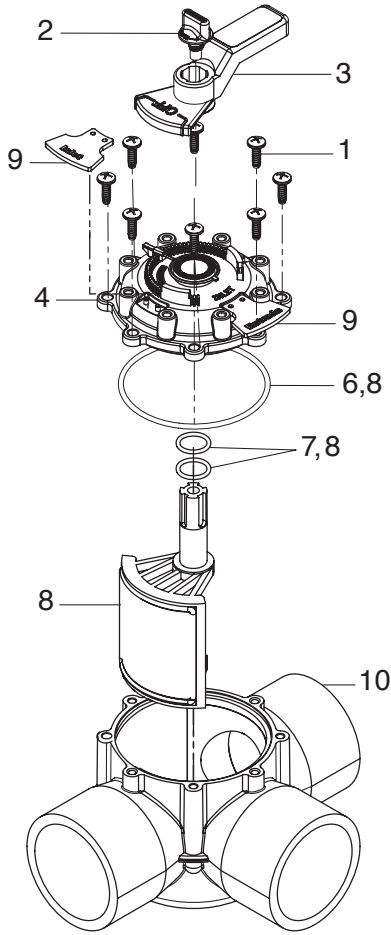

# VALVES PARTS

## Never Lube® Jandy Valve®, Large Diverter (2 1/2" × 3" 3-Port)

Part No. 4719

Key No.	Part No.	Description
1	R0547600	Screw Kit, #14 × 3/4" Valve Housing, 8/PK
2	R0486900	Knob, Valve Handle
3	R0487200	Handle, Never Lube Valve
4	R0466100	Lid, 3-Port, 2 1/2" × 3" Never Lube
6	R0465700	O-Ring #2-154, Cover
7	R0487100	O-Ring #2-116, Shaft
8	R0465800	Never Lube Diverter 2 1/2" × 3"
9	R0465900	Placard and Index Tab, 8/PK
10	N/A*	Housing, 2 1/2" × 3", 3-Port, Black

## Never Lube Jandy Valve, Large Diverter (2 1/2" × 3" 2-Port)

Part No. 4718

Key No.	Part No.	Description
1	R0547600	Screw Kit, #14 × 3/4" Valve Housing, 8/PK
2	R0486900	Knob, Valve Handle
3	R0487200	Handle, Never Lube Valve
5	R0468600	Lid, 2-Port, 2 1/2" × 3", Never Lube
6	R0465700	O-Ring #2-154, Cover
7	R0487100	O-Ring #2-116, Shaft
8	R0465800	Never Lube Diverter 2 1/2" × 3"
9	R0465900	Placard and Index Tab, 8/PK
10	N/A*	Housing, 2 1/2" × 3", 2-Port, Black