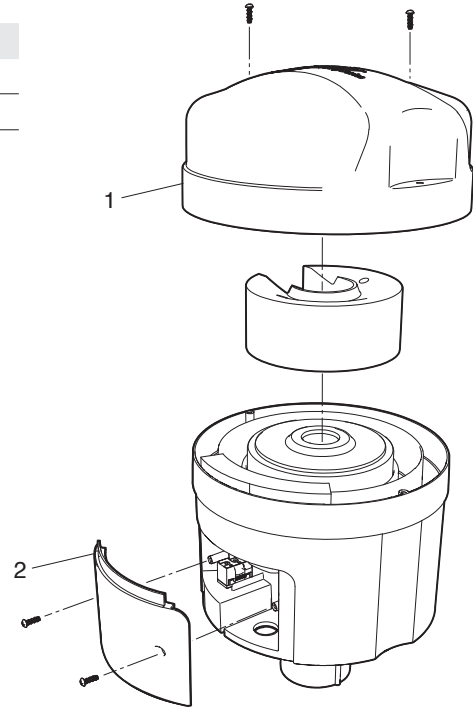

BLOWERS PARTS

Air Blower

Key No.	Part No.	Description	Qty.
1	R0727500	Blower Top	1
2	R0727600	Cover Plate and Wall Bracket	1

Polaris QT Blower®

Key No.	Part No.	Description	Qty.
1	I-400-10	Blower Top	1
2	I-400-20	Cover Plate Set	1
3	I-400-30	Switch 120V*	1
4	I-400-50	Thermo Valve and Gasket*	1
N/S	I-700-29	Motor Brush Kit	2