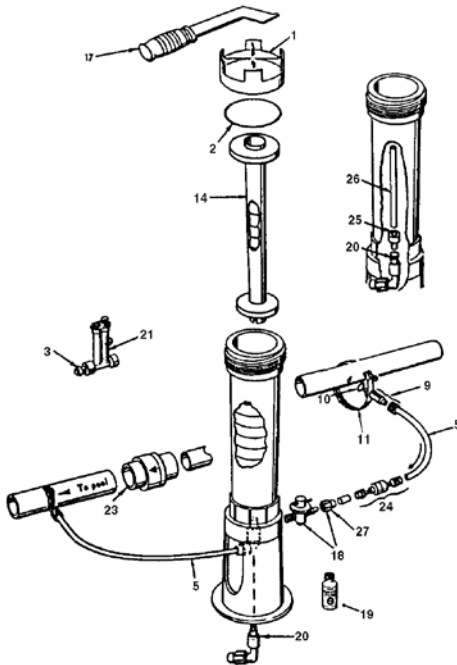

AUTOMATIC FEEDER - MODEL 300, 302, 300-19, 300-29

REPLACEMENT PARTS

Item	Qty.	Part No.	Description
Order No.:		R171016	R171026
Model No.:		300	302
Description:		AUTOMATIC FEEDER	SPA HOT TUB FEEDER

1	1	R172008W	3 in. threaded cap, white
2	1	R172009Z	O-ring, cap
3	Opt.	R172020	Check valve Old Style
5	1	R172023Z	3/8 in. o.d. x 1/4 in. i.d. tubing, 8 ft.
9	2	R172032Z	Tube fitting with compression nut
10	2	R172033Z	Gasket
11	2	R172034Z	Saddle clamp
14	1	R172037	Spa chamber #302 only
17	Opt.	R172052	Cap wrench
18	1	R172060Z	Control valve 1/4 in. NPT x tube with compression nut
19	1	R172036Z	Silicone lubricant, 3/4 oz.
20	1	R172061Z	Combination check valve / elbow
21	Opt.	R172080Z	Flow indicator w/check valve
23	Opt.	R172288	1-1/2 in.-2 in. Corrosion resistant check valve
24	Opt.	R172323	1/4 in. Corrosion resistant check valve
25		R172061ZB	Standpipe adapter, Bromine
26		R18761	6 in. Standpipe 3/8 in. o.d. x 1/4 in. i.d.
27	1	R18706Z	Compression nut only

Order No.: R172064

Parts bag for 300, 302, 300-19 & 300-29

9	2	R172032Z	Tube fitting with compression nut
10	2	R172033Z	Gasket
11	2	R172034Z	Saddle clamp
18	1	R172060Z	Control valve 1/4 in. NPT x tube with compression nut
19	1	R172036Z	Silicone lubricant
20	1	R172061Z	Combination check valve / elbow