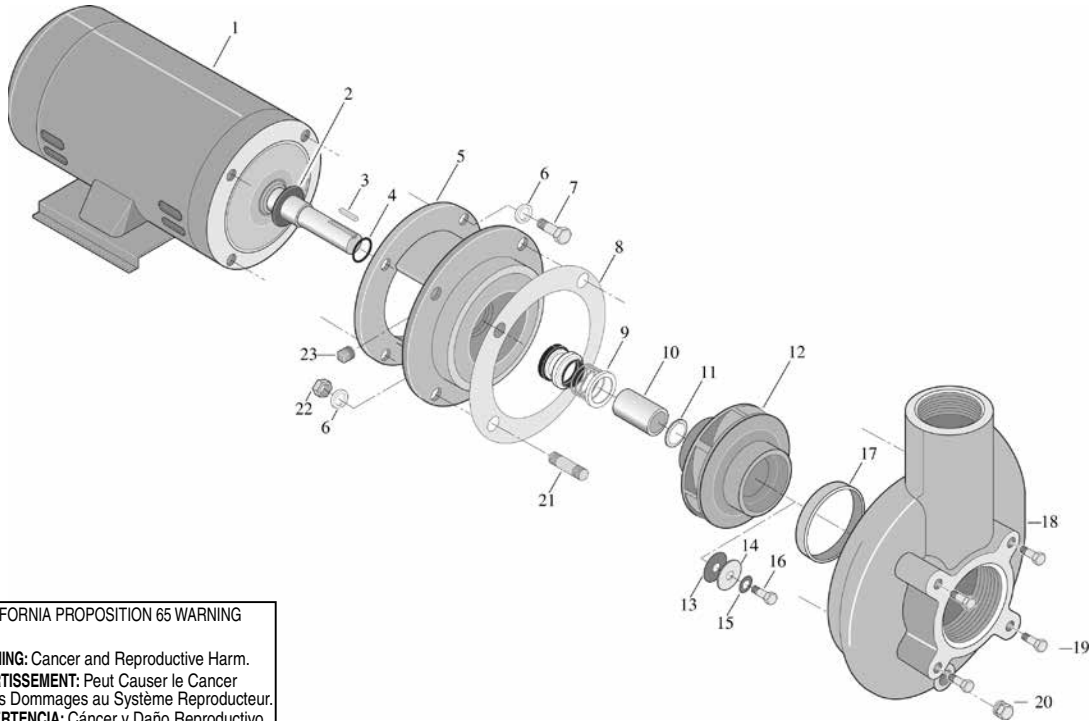

C/CC SERIES™ CENTRIFUGAL PUMP

5 HP MODEL REPLACEMENT PARTS

CALIFORNIA PROPOSITION 65 WARNING

⚠ **WARNING:** Cancer and Reproductive Harm.
 ⚠ **AVERTISSEMENT:** Peut Causer le Cancer et des Dommages au Système Reproducteur.
 ⚠ **ADVERTENCIA:** Cáncer y Daño Reproductivo.
www.p65warnings.ca.gov P81201214

Item	Part No.	Description
CENTRIFUGAL PUMP - C/CC SERIES 5 HP		
1	C218-180	Motor 230V/60H/1 Ph.
1	C218-182	Motor 230/460V/60H/3 Ph.
1	C218-181	Motor 200V/60H/3 Ph.
3	U65-42A	Key, Impeller
4	U9-265	O-Ring
5	C2-81	Adapter (Models: CCHJ-138, CCHJ138S, CCHJ3-138S, CCH2J3-138S)
5	C2-81D	Adapter (Models: CHJ-138, CH2J3-138, CH2J3-138)
6	U43-12ZP	Lockwasher, 3/8 in.
7	U30-73ZP	Capscrew, 3/8-16 x 7/8 in.
8	C20-77	Gasket
9	U109-433SS	Shaft Seal
10	C23-58	Shaft Sleeve
11	C20-101	Gasket, Sleeve
12	C105-224DE	Impeller (Silicon Brass)
13	C20-100	Gasket, Impeller
14	C43-45SS	Washer, Impeller
15	C43-46	Washer, Stat-O-Seal
16	U30-72SS	Screw, Impeller 3/8-16 x 3/4 in.

Item	Part No.	Description
17	C23-40	Wear Ring Only
18	C101-167	Volute Assembly (Incl. 17 Only) (Models: CCHJ-138, CCHJ138S, CCHJ3-138S, CCH2J3-138S)
18	C101-167D	Volute Assembly (Incl. 17 Only) (Models: CHJ-138, CH2J3-138, CH2J3-138)
20	U78-941ZPV	Pipe Plug, 1/4 in. NPT, Hex Head
21	U30-22SS	Stud, 3/8 - 16 x 1-1/4 in.
22	U36-38ZP	Nut, Hex 3/8 x 16 in. (Models: CCHJ-138, CCHJ138S, CCHJ3-138S, CCH2J3-138S)
23	U78-57SSS	Pipe Plug, 1/4 in. NPT

Note: Model numbers with a "3" in them indicate a 3-Phase motor. Model numbers with a "2" in them indicate a 200V motor.

Note: C Series with different hydraulic numbers (CCMH-93) are older models that use different parts. Consult factory for older models.