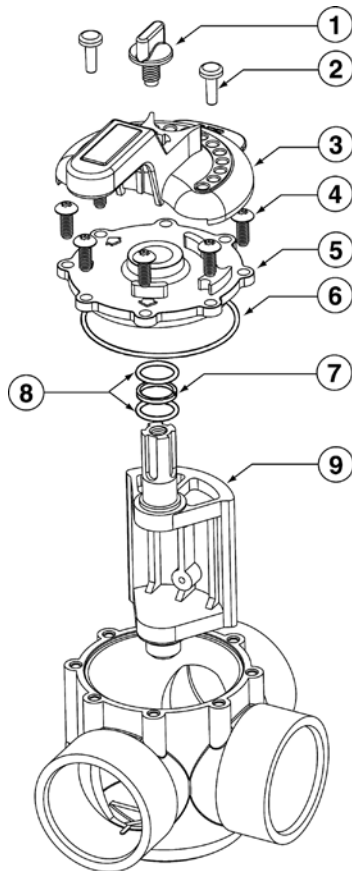

DIVERTER VALVES – 1-1/2 IN. AND 2 IN.

REPLACEMENT PARTS (PACFAB AND COMPOOL VALVES)

CALIFORNIA PROPOSITION 65 WARNING
 ⚠️ **WARNING:** Cancer and Reproductive Harm.
 ⚠️ **AVERTISSEMENT:** Peut Causer le Cancer et des Dommages au Système Reproducteur.
 ⚠️ **ADVERTENCIA:** Cáncer y Daño Reproductivo.
www.p65warnings.ca.gov PHL201714A

Item No.	Part No.	Description
DIVERTER VALVES – 1-1/2 IN. AND 2 IN.		
1	270032	Handle Knob 2 & 3-Way Valve
2	270021	Pin stop 2 & 3-Way Valve
3	270028	Handle 2 & 3-Way Valve
4	520389	Screw Kit, (8 Screws)
5	270030	Cover CPVC 2 & 3-Way Valve
6	51016200Z	O-ring #2-152 Buna 70 Shore
7	270038	Spacer ring
8	192039Z	O-ring #2-116 Buna 70 Shore
9	270056	Diverter assy. 2 & 3-Way Valve, (2–2-1/2 in.) ¹
9	270075	Diverter assy. 2 & 3-Way Valve, (1-1/2–2 in.) ¹
9	270094	Diverter assy. 3-Way Solar Valve w/ drain down, (2–2-1/2 in.)
NOT SHOWN		
	263042Z	Check Valve Replacement Kit

¹ Includes: P/N 270038 (Spacer split ring) and P/N 192039Z (O-ring).