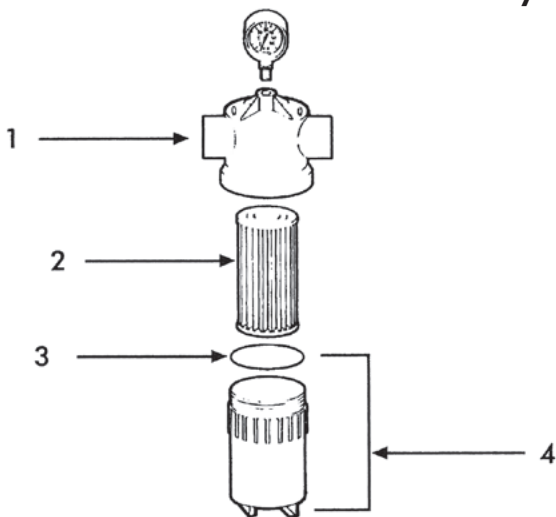

**MiniJet® Parts**

Part No.	Description
MJ10	MiniJet Conversion w/ White Cover Plate, Screws, Comet Nozzle (3-6T)
FJ10	FanJet Conversion w/ White Cover Plate, Screws, FanJet Nozzle (3/8")
MJ6300	MiniJet Cover Plate, Screws, White
MJ6320	MiniJet Cover Plate, Screws, Dove Gray
MJ6330	MiniJet Cover Plate, Screws, Beige
MJ6350	MiniJet Cover Plate, Screws, Black
MJ6370	MiniJet Cover Plate, Screws, Brass
V100	Vinyl Pool MiniJet Cap, Front Cover, Gasket, Screws, White

**Sheer Descent Filter/Strainer**  
Part No. 3456

**Water Feature Accessories**

Part No.	Description
3456	Sheer Descent® Filter/Strainer
2888	Jandy® Energy Filter
5000J	Sheer Descent Repair Kit

**Jandy® Energy Filter**