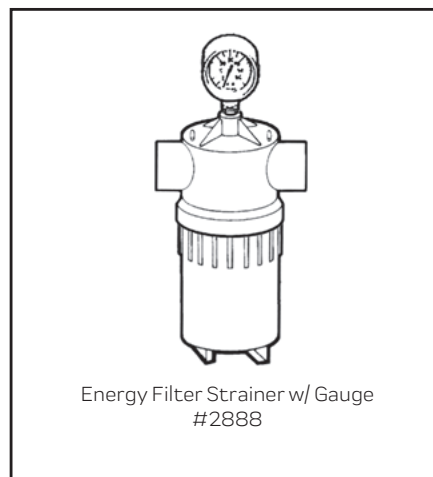

Jandy® Energy Filter

1

#R0374000

Energy Filter Top Kit

2

#R0374600

Energy Filter Element Kit

3

#R0374500

Energy Filter O-Ring Kit

4

#R0373500

Energy Filter Bowl