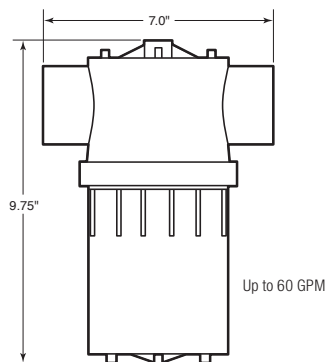

**MiniJet® Parts**

Part No.	Description
MJ10	MiniJet Conversion w/ White Cover Plate, Screws, Comet Nozzle (3-6T)
FJ10	FanJet Conversion w/ White Cover Plate, Screws, FanJet Nozzle (3/8")
MJ6300	MiniJet Cover Plate, Screws, White
MJ6320	MiniJet Cover Plate, Screws, Dove Gray
MJ6330	MiniJet Cover Plate, Screws, Beige
MJ6350	MiniJet Cover Plate, Screws, Black
MJ6370	MiniJet Cover Plate, Screws, Brass
V100	Vinyl Pool MiniJet Cap, Front Cover, Gasket, Screws, White