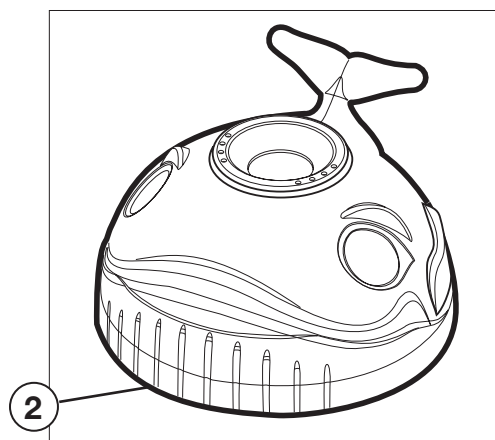

# Penguin/Wanda the Whale®/Diver Dave®

ABOVE-GROUND CLEANER REPLACEMENT PARTS

## Parts Diagram

A-Frame Kit AXV621D  
See pages 300-301

Turbine Kit AXV112P  
See pages 300-301

## Parts Listing

Ref. No.	Part No.	Description	Ctn Qty.	No. Req'd
1a	AXV100P	Shell Assembly Kit, Penguin	1	1
1b	AXV500AQR	Shell Assembly Kit AquaBug, Orange	1	1
1c	AXV500AYL	Shell Assembly Kit Aqua Critter, Yellow	1	1
2	AXV900W	Shell Assembly Kit, Wanda the Whale	1	1
3	AXV513BK	Screen, Black	10	1
4	AXV070	Cone Gear	10	1
5	AXV309	Intermediate Gear Shaft	50	1
6	AXV301	Intermediate Gear	25	1
7	AXV068	Spindle Gear Screw	50	1
8	AXV303	Spindle Gear	25	1
9	AXV066A	Spindle Gear Bushing	25	1
10	AXV306	Cone Gear Bushing	25	1
11	AXV060WH	Upper Middle Body	10	1
12	AXV065P	Lower/Upper Body Screw (6 pack)	25	1
13	AXV064A	Medium Turbine Drive Gear	25	1
14	AXV062C	Medium Turbine	25	1
15	AXV009	Medium Turbine Case with Axle	25	1
16	AXV055P	Turbine Bearings (2)	50	1
17	AXV518P	Gear Box	25	1
18	AXV050CWH	Lower Middle Body	10	1
19	AXV551P	Wheel Kit (6 wheels, axles)	25	1
20	AXV458	Ring, Black	5	1
21	AXV313	Lower Body Screw	25	1
22	AXV442	Flap Kit, White (2 flaps, front and rear)	50	1
23	AXV417WHP	Pod Kit	25	1
24a	AXV552WHP	Wing Kit, White	50	1
24b	AXV552ORP	Wing Kit, Orange	50	1
25	AXV014SP	Slotted Santoprene Shoes (4 pack)	25	1
26	AXV304A	Bottom Plate	20	1
27	AXV512A	Nozzle	50	1