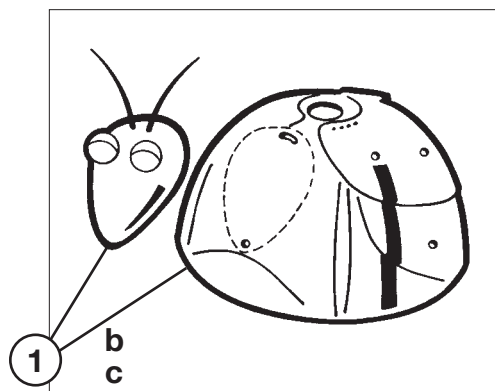

Penguin/Wanda the Whale®/Diver Dave®

ABOVE-GROUND CLEANER REPLACEMENT PARTS

Parts Diagram

A-Frame Kit AXV621D
See pages 300-301

Turbine Kit AXV112P
See pages 300-301

Penguin/Wanda the Whale®/Diver Dave®

ABOVE-GROUND CLEANER REPLACEMENT PARTS

Parts Listing

Ref. No.	Part No.	Description	Ctn Qty.	No. Req'd
1a	AXV100P	Shell Assembly Kit, Penguin	1	1
1b	AXV500AQR	Shell Assembly Kit AquaBug, Orange	1	1
1c	AXV500AYL	Shell Assembly Kit Aqua Critter, Yellow	1	1
2	AXV900W	Shell Assembly Kit, Wanda the Whale	1	1
3	AXV513BK	Screen, Black	10	1
4	AXV070	Cone Gear	10	1
5	AXV309	Intermediate Gear Shaft	50	1
6	AXV301	Intermediate Gear	25	1
7	AXV068	Spindle Gear Screw	50	1
8	AXV303	Spindle Gear	25	1
9	AXV066A	Spindle Gear Bushing	25	1
10	AXV306	Cone Gear Bushing	25	1
11	AXV060WH	Upper Middle Body	10	1
12	AXV065P	Lower/Upper Body Screw (6 pack)	25	1
13	AXV064A	Medium Turbine Drive Gear	25	1
14	AXV062C	Medium Turbine	25	1
15	AXV009	Medium Turbine Case with Axle	25	1
16	AXV055P	Turbine Bearings (2)	50	1
17	AXV518P	Gear Box	25	1
18	AXV050CWH	Lower Middle Body	10	1
19	AXV551P	Wheel Kit (6 wheels, axles)	25	1
20	AXV458	Ring, Black	5	1
21	AXV313	Lower Body Screw	25	1
22	AXV442	Flap Kit, White (2 flaps, front and rear)	50	1
23	AXV417WHP	Pod Kit	25	1
24a	AXV552WHP	Wing Kit, White	50	1
24b	AXV552ORP	Wing Kit, Orange	50	1
25	AXV014SP	Slotted Santoprene Shoes (4 pack)	25	1
26	AXV304A	Bottom Plate	20	1
27	AXV512A	Nozzle	50	1