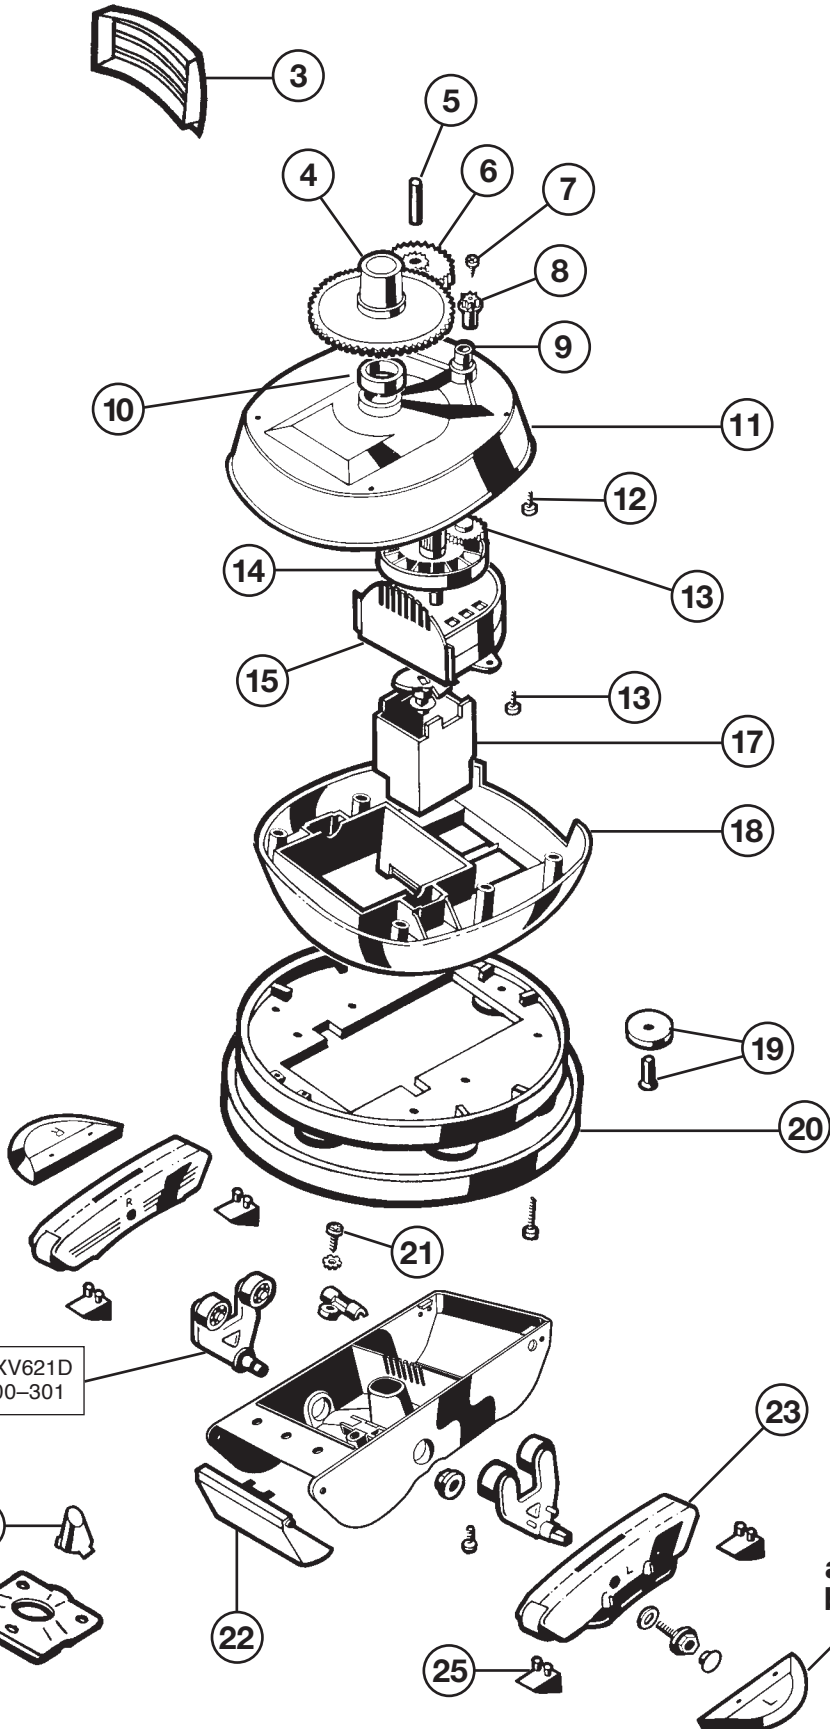

# Penguin/Wanda the Whale®/Diver Dave®

ABOVE-GROUND CLEANER REPLACEMENT PARTS

## Parts Diagram

A-Frame Kit AXV621D  
See pages 300-301

Turbine Kit AXV112P  
See pages 300-301

## Parts Listing

Ref. No.	Part No.	Description	Ctn Qty.	No. Req'd
1a	AXV100P	Shell Assembly Kit, Penguin	1	1
1b	AXV500AQR	Shell Assembly Kit AquaBug, Orange	1	1
1c	AXV500AYL	Shell Assembly Kit Aqua Critter, Yellow	1	1
2	AXV900W	Shell Assembly Kit, Wanda the Whale	1	1
3	AXV513BK	Screen, Black	10	1
4	AXV070	Cone Gear	10	1
5	AXV309	Intermediate Gear Shaft	50	1
6	AXV301	Intermediate Gear	25	1
7	AXV068	Spindle Gear Screw	50	1
8	AXV303	Spindle Gear	25	1
9	AXV066A	Spindle Gear Bushing	25	1
10	AXV306	Cone Gear Bushing	25	1
11	AXV060WH	Upper Middle Body	10	1
12	AXV065P	Lower/Upper Body Screw (6 pack)	25	1
13	AXV064A	Medium Turbine Drive Gear	25	1
14	AXV062C	Medium Turbine	25	1
15	AXV009	Medium Turbine Case with Axle	25	1
16	AXV055P	Turbine Bearings (2)	50	1
17	AXV518P	Gear Box	25	1
18	AXV050CWH	Lower Middle Body	10	1
19	AXV551P	Wheel Kit (6 wheels, axles)	25	1
20	AXV458	Ring, Black	5	1
21	AXV313	Lower Body Screw	25	1
22	AXV442	Flap Kit, White (2 flaps, front and rear)	50	1
23	AXV417WHP	Pod Kit	25	1
24a	AXV552WHP	Wing Kit, White	50	1
24b	AXV552ORP	Wing Kit, Orange	50	1
25	AXV014SP	Slotted Santoprene Shoes (4 pack)	25	1
26	AXV304A	Bottom Plate	20	1
27	AXV512A	Nozzle	50	1