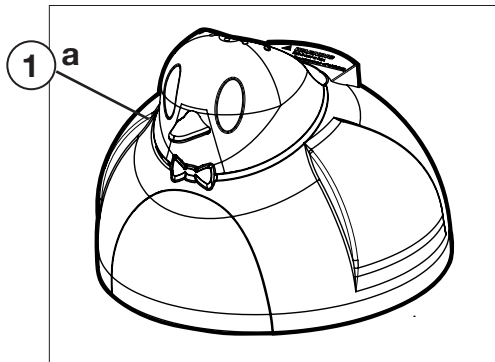

Penguin/Wanda the Whale®/Diver Dave®

ABOVE-GROUND CLEANER REPLACEMENT PARTS

Parts Diagram

A-Frame Kit AXV621D
See pages 300-301

Turbine Kit AXV112P
See pages 300-301

Penguin/Wanda the Whale®/Diver Dave®

ABOVE-GROUND CLEANER REPLACEMENT PARTS

Parts Listing

Ref. No.	Part No.	Description	Ctn Qty.	No. Req'd
1a	AXV100P	Shell Assembly Kit, Penguin	1	1
1b	AXV500AQR	Shell Assembly Kit AquaBug, Orange	1	1
1c	AXV500AYL	Shell Assembly Kit Aqua Critter, Yellow	1	1
2	AXV900W	Shell Assembly Kit, Wanda the Whale	1	1
3	AXV513BK	Screen, Black	10	1
4	AXV070	Cone Gear	10	1
5	AXV309	Intermediate Gear Shaft	50	1
6	AXV301	Intermediate Gear	25	1
7	AXV068	Spindle Gear Screw	50	1
8	AXV303	Spindle Gear	25	1
9	AXV066A	Spindle Gear Bushing	25	1
10	AXV306	Cone Gear Bushing	25	1
11	AXV060WH	Upper Middle Body	10	1
12	AXV065P	Lower/Upper Body Screw (6 pack)	25	1
13	AXV064A	Medium Turbine Drive Gear	25	1
14	AXV062C	Medium Turbine	25	1
15	AXV009	Medium Turbine Case with Axle	25	1
16	AXV055P	Turbine Bearings (2)	50	1
17	AXV518P	Gear Box	25	1
18	AXV050CWH	Lower Middle Body	10	1
19	AXV551P	Wheel Kit (6 wheels, axles)	25	1
20	AXV458	Ring, Black	5	1
21	AXV313	Lower Body Screw	25	1
22	AXV442	Flap Kit, White (2 flaps, front and rear)	50	1
23	AXV417WHP	Pod Kit	25	1
24a	AXV552WHP	Wing Kit, White	50	1
24b	AXV552ORP	Wing Kit, Orange	50	1
25	AXV014SP	Slotted Santoprene Shoes (4 pack)	25	1
26	AXV304A	Bottom Plate	20	1
27	AXV512A	Nozzle	50	1