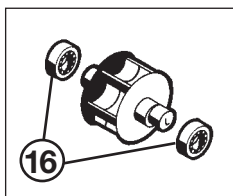

Turbine Kit AXV112P
See pages 300-301