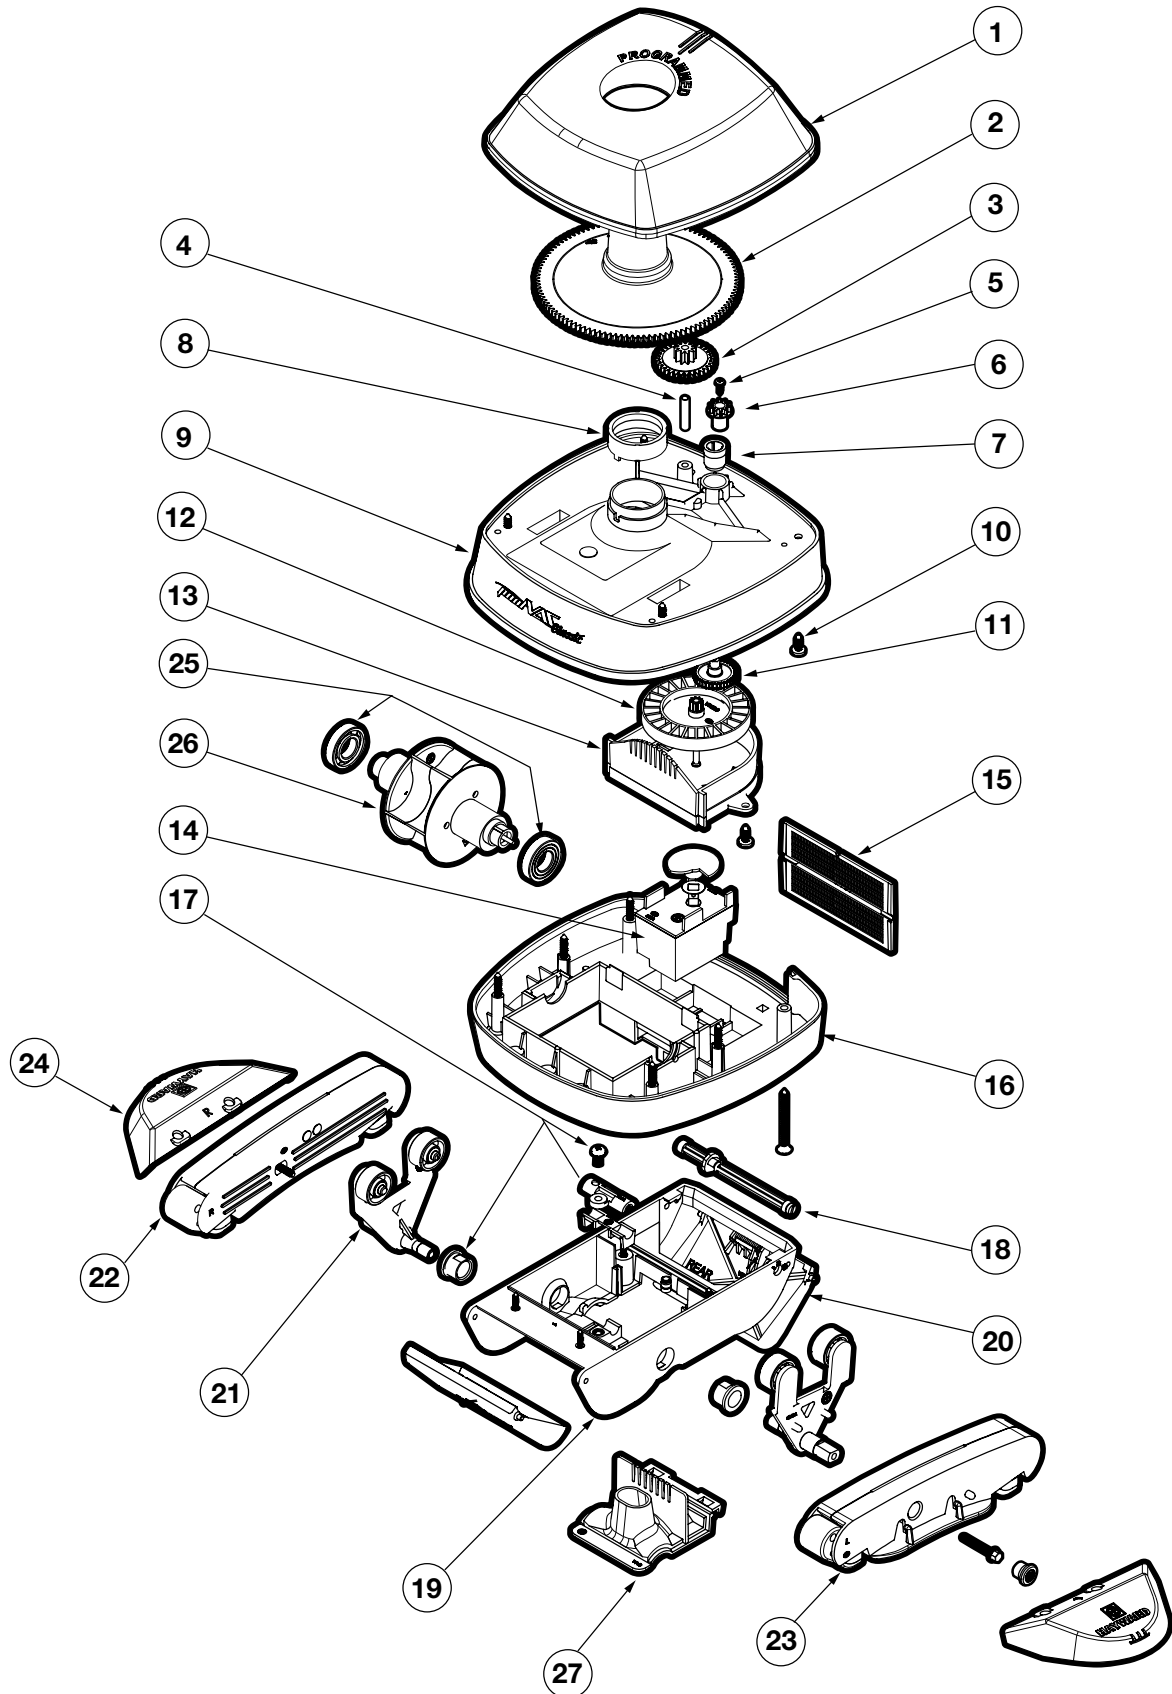

PoolVac Classic™

REPLACEMENT PARTS

Parts Diagram

Cleaners

PoolVac Classic™

REPLACEMENT PARTS

Parts Listing

Ref. No.	Part No.	Description	Ctn. Qty.
1	AXV700BL	Top Cover	1
2	AXV070	Cone Gear, Clear	10
3	AXV301	Intermediate Gear	25
4	AXV309	Intermediate Gear Shaft	50
5	AXV068	Spindle Gear Screw	50
6	AXV303	Cone Spindle Gear	25
7	AXV066A	Spindle Gear Bushing	25
8	AXV306	Cone Gear Bushing	25
9	AXV060WH	Upper Middle Body	10
10	AXV065P	Upper Body Screw (6 pack)	25
11	AXV064A	Medium Turbine Drive Gear	25
12	AXV062C	Medium Turbine	25
13	AXV009	Medium Turbine Case with Axle	25
14	AXV408P	Gear Box Assembly	25
15	AXV051AWH	Screen	50
16	AXV050CWH	Lower Middle Body	10
17	AXV699P	A-Frame Bushing Saddle Kit	25
18	AXV031B	Flap Adjuster	25
19	AXV230DWH	Lower Body	10
20	AXV434WHP	Flap Kit (2 flaps, front and rear with springs)	50
21	AXV621D	A-Frame Kit	25
22	AXV417WHP	Pod Kit	25
23	AXV014P	Pod Shoes, Concrete (4 pack)	25
24	AXV604WHP	Wing Kit	50
25	AXV055P	Turbine Bearing Kit (2 pack)	50
26	AXV112P	Turbine Kit (turbine and 2 bearings)	25
27	AXV141	Access Door	25