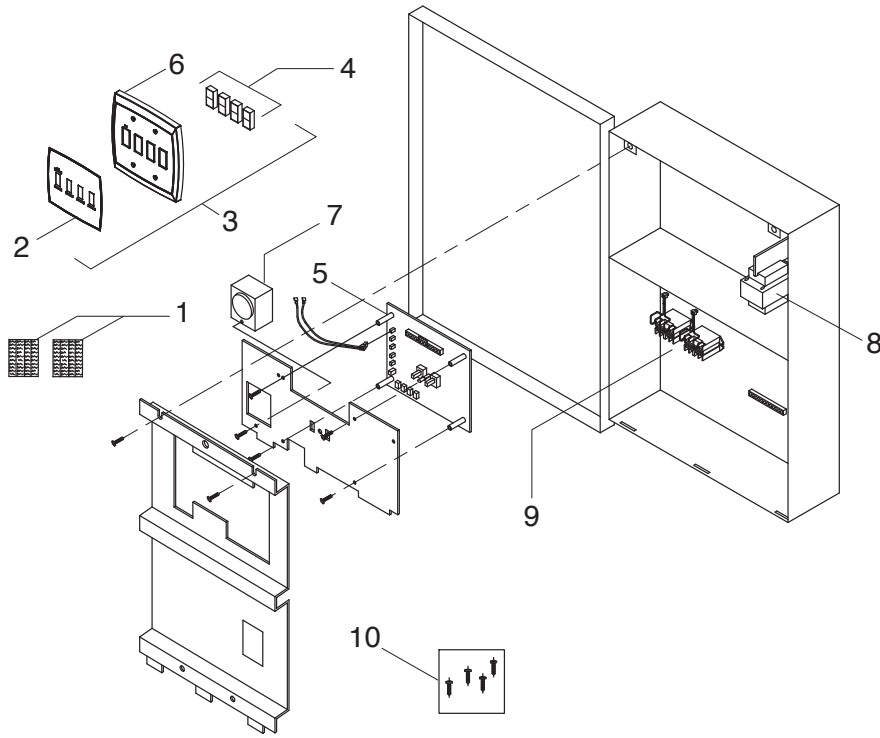

Pool Control – Standard Power Center

Part No. 6613

Key No.	Part No.	Description
1	6781+	Custom Decal Set (Includes Lights and General)
2	7501	Decal, Pool Control Faceplate
3	7502+	Controller, Complete Pool Control
4	7502+	Switch, SPST Rocker (4) (Double)* Use Part No. 7502+
5	7200	PCB, Pool Control Power Center
6	7294	Faceplate, Plastic Housing* Use Part No. 7502+
7	7152	24-Hour Timeclock Kit
8	R0466400	Transformer Kit, 120/24 VAC
9	R0658100	3 HP Relay w/ Harness
10	6918	Screw Kit
N/S	7343+	Cable, 4 pair, 22 gauge, per foot

*Not sold separately N/S-Not shown