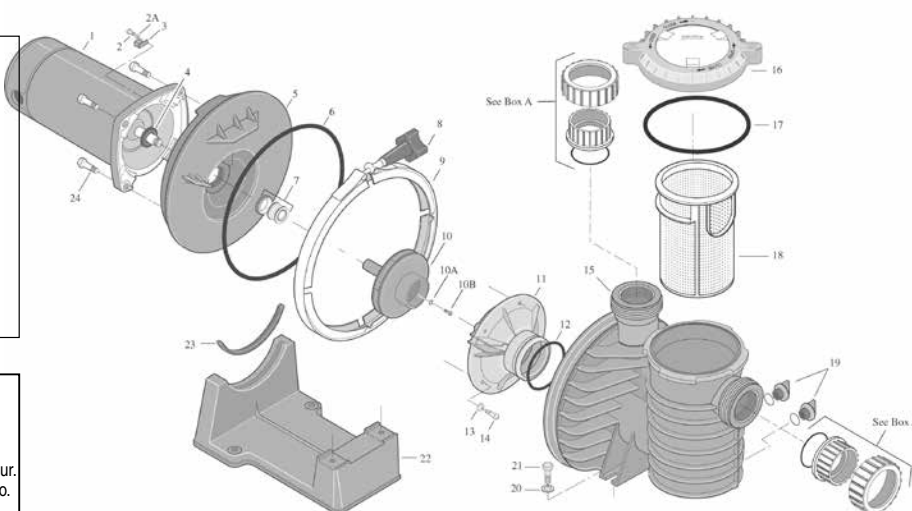

MAX-E-PRO® SERIES PUMP REPLACEMENT PARTS

Box A

For quick disconnect pipe connections, purchase separately:
PKG 188Z 2 in. Slip 1/2 Union Kit or
Pkg. 189 2 in. NPT 1/2 Union Kit.

Includes 2 each:
U11-200P Union Collar
U9-362 O-Ring

U11-196P 2 in. Slip adapter or
U11-199P 2 in. NPT adapter.

CALIFORNIA PROPOSITION 65 WARNING

⚠ **WARNING:** Cancer and Reproductive Harm.
⚠ **AVERTISSEMENT:** Peut Causer le Cancer
et des Dommages au Système Reproducteur.
⚠ **ADVERTENCIA:** Cáncer y Daño Reproductivo.
www.p65warnings.ca.gov

Model No.	HP	Motor No. (Item No. 1)	Impeller (Item No. 10)	Diffuser (Item No. 11)	Motor Base/Pad
1 PHASE 60 HZ PUMPS - TEFC 1-Speed					
348150	1	354822S	C105-238PB	C1-271P1	Note 6
348151	1-1/2	354824S	C105-238PDBA	C1-271P	Note 6
348152	2	354816S	C105-238PEBA	C1-271P	Note 6
348153	3	354818S	C105-238PLA	C1-271P	Note 6
1 PHASE 60 HZ PUMPS - 115/230 V 1-Speed					
P6E6C-204L	1/2	AE100CHL	C105-238PX	C1-271P1	Note 5
P6E6D-205L	3/4	AE100DHL	C105-238P	C1-271P1	Note 5
P6R6D-205L	3/4	355021S	C105-238P	C1-271P1	Note 6
P6E6E-206L	1	AE100EHL	C105-238PB	C1-271P1	Note 5
P6EA6E-205L	1	AE100ELL	C105-238P	C1-271P1	Note 5
P6RA6E-205L	1	355021S	C105-238P	C1-271P1	Note 6
P6R6E-206L	1	355023S	C105-238PB	C1-271P1	Note 6
P6EA6F-206L	1-1/2	AE100FLL	C105-238PB	C1-271P1	Note 5
P6RA6F-206L	1-1/2	355023S	C105-238PB	C1-271P1	Note 6
P6R6F-207L	1-1/2	355025S	C105-238PDBA	C1-271P	Note 6
1 PHASE 60 HZ PUMPS - 230V 1-Speed					
P6E6F-207L	1-1/2	AE100FHL	C105-238PDBA	C1-271P	Note 5
P6EAA6F-216L	1-3/4	AE100F5LL	C105238PDCA	C1-271P	Note 5
P6RAA6F-216L	1-3/4	A100F5LL	C105-238PDCA	C1-271P	Note 5
P6E6G-208L	2	AE100GHL	C105-238PEBA	C1-271P	Note 5
P6EA6G-207L	2	355025S	C105-238PDBA	C1-271P	Note 5
P6RA6G-207L	2	AE100GHL	C105-238PDBA	C1-271P	Note 6
P6R6G-208L	2	355027S	C105-238PEBA	C1-271P	Note 6
P6EAA6G-208L	2-1/2	AE100G5LL	C105-238PEBA	C1-271P	Note 5
P6E6H-209L	3	AE100HLL	C105-238PLA	C1-271P	Note 6
P6R6H-209L	3	355034S	C105-238PLA	C1-271P	Note 6

Note: Pumps and replacement motors that are single speed and one (1) Total HP or greater cannot be sold, offered for sale, or installed in a residential pool for filtration use in California, Title 20 CCR sections 1601-1609.