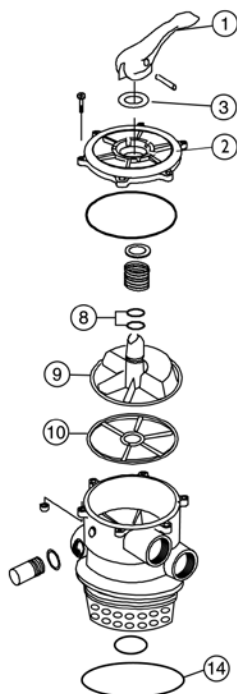

TOP MOUNT CLAMP-ON MULTIPOINT VALVES

REPLACEMENT PARTS FOR AMERICAN VALVES

P/N 50113100
1-1/2 in. thrd.

P/N 50123100
2 in. slip

Item	Part No.	Description
6 POSITION TOP MOUNT CLAMP-ON MULTIPOINT VALVE		
1	271156	Handle
2	98740900	Label multiport valve - 2 in. eclipse
3	51001400	Washer, poly
8	191479	O-ring
9	51002800	Rotor 1-1/2 in.
9	51002900	Rotor 2 in.
10	271104	Gasket, spider, 1-1/2 in. valve
10	271148Z	Gasket, spider, 2 in. valve
14	39300600Z	O-ring, 26 & 30 in. filter

CALIFORNIA PROPOSITION 65 WARNING

⚠ **WARNING:** Cancer and Reproductive Harm.
 ⚠ **AVERTISSEMENT:** Peut Causer le Cancer et des Dommages au Système Reproducteur.
 ⚠ **ADVERTENCIA:** Cáncer y Daño Reproductivo.
www.p65warnings.ca.gov

TOP MOUNT CLAMP-ON MULTIPOINT VALVES

REPLACEMENT PARTS FOR AMERICAN VALVES

P/N 272528

5 Position Product No.: 50115100

8 Position Product Nos.: 50118100,
50118200, & 50118300

Item	Part No.	Description
5 & 8 POSITION TOP MOUNT CLAMP-ON MULTIPOINT VALVE		
1	50131100	Handle, 8-pos.
2	50151400	Pin, handle
3	51025700	Washer, poly
4	50133100	Lid assy., 8-pos., w/ label
5	98209000	Screw 14-20 x 1-1/2 in., 6 req.
6	50151700	O-ring, lid
7	51021600	Washer
8	51000700	Spring
9	191479	O-ring, rotor, 2 req.
10	50131400	Rotor, spider gasket assy.
12	98211400	Nut, 1/4 in. -20, 6 req.
13	85019000	Sight glass, 18, 20 in. sand filter
13	85019100	Sight glass, 22, 26 in. sand filter
14	50152300	O-ring, backwash sight glass
15	98206400	Plug, 1/4 in. NPT w/ O-ring
16	39300600Z	O-ring, 26, 30 in. sand filter
18	272528	Top Valve Assy.
19	96734200	Label multiport valve 8 pos.