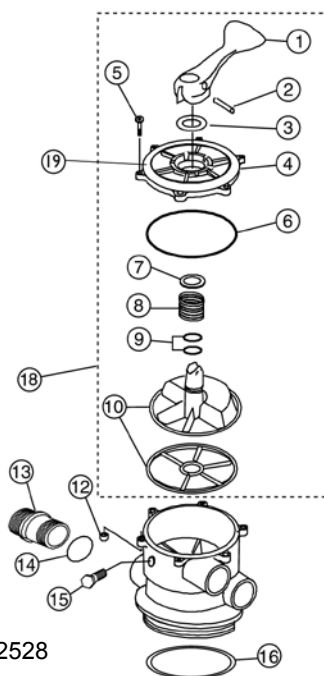

TOP MOUNT CLAMP-ON MULTIPOINT VALVES

REPLACEMENT PARTS FOR AMERICAN VALVES

P/N 50113100
1-1/2 in. thrd.

P/N 50123100
2 in. slip

Item	Part No.	Description
6 POSITION TOP MOUNT CLAMP-ON MULTIPOINT VALVE		
1	271156	Handle
2	98740900	Label multiport valve - 2 in. eclipse
3	51001400	Washer, poly
8	191479	O-ring
9	51002800	Rotor 1-1/2 in.
9	51002900	Rotor 2 in.
10	271104	Gasket, spider, 1-1/2 in. valve
10	271148Z	Gasket, spider, 2 in. valve
14	39300600Z	O-ring, 26 & 30 in. filter

TOP MOUNT CLAMP-ON MULTIPOINT VALVES

REPLACEMENT PARTS FOR AMERICAN VALVES

P/N 272528

5 Position Product No.: 50115100

8 Position Product Nos.: 50118100,
50118200, & 50118300

Item	Part No.	Description
5 & 8 POSITION TOP MOUNT CLAMP-ON MULTIPOINT VALVE		
1	50131100	Handle, 8-pos.
2	50151400	Pin, handle
3	51025700	Washer, poly
4	50133100	Lid assy., 8-pos., w/ label
5	98209000	Screw 14-20 x 1-1/2 in., 6 req.
6	50151700	O-ring, lid
7	51021600	Washer
8	51000700	Spring
9	191479	O-ring, rotor, 2 req.
10	50131400	Rotor, spider gasket assy.
12	98211400	Nut, 1/4 in. -20, 6 req.
13	85019000	Sight glass, 18, 20 in. sand filter
13	85019100	Sight glass, 22, 26 in. sand filter
14	50152300	O-ring, backwash sight glass
15	98206400	Plug, 1/4 in. NPT w/ O-ring
16	39300600Z	O-ring, 26, 30 in. sand filter
18	272528	Top Valve Assy.
19	96734200	Label multiport valve 8 pos.