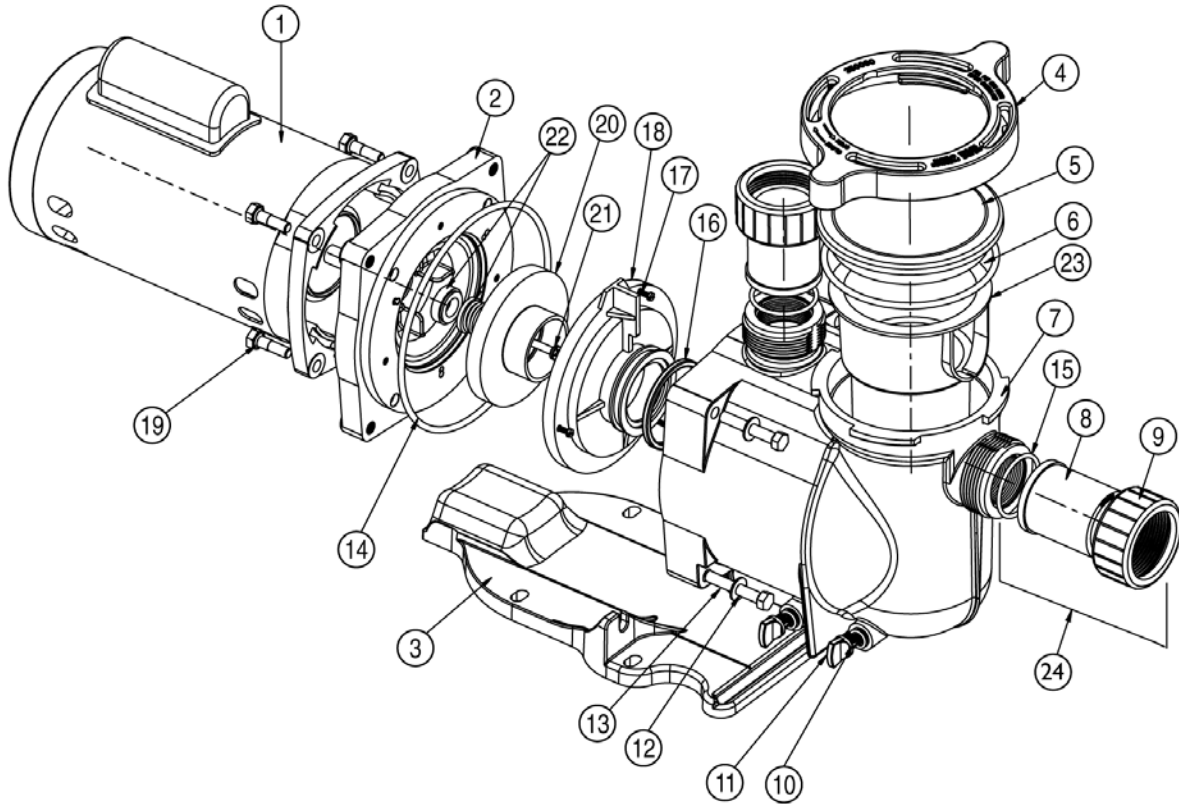

SUPERMAX® PUMP

REPLACEMENT PARTS

Note: Pumps and replacement motors that are single speed and one (1) total HP or greater cannot be sold, offered for sale, or installed in a residential pool for filtration use in California, Title 20 CCR sections 1601-1609.

CALIFORNIA PROPOSITION 65 WARNING
⚠️ **WARNING:** Cancer and Reproductive Harm.
⚠️ **AVERTISSEMENT:** Peut Causer le Cancer et des Dommages au Système Reproducteur.
⚠️ **ADVERTENCIA:** Cáncer y Daño Reproductivo.
www.p65warnings.ca.gov P650174A