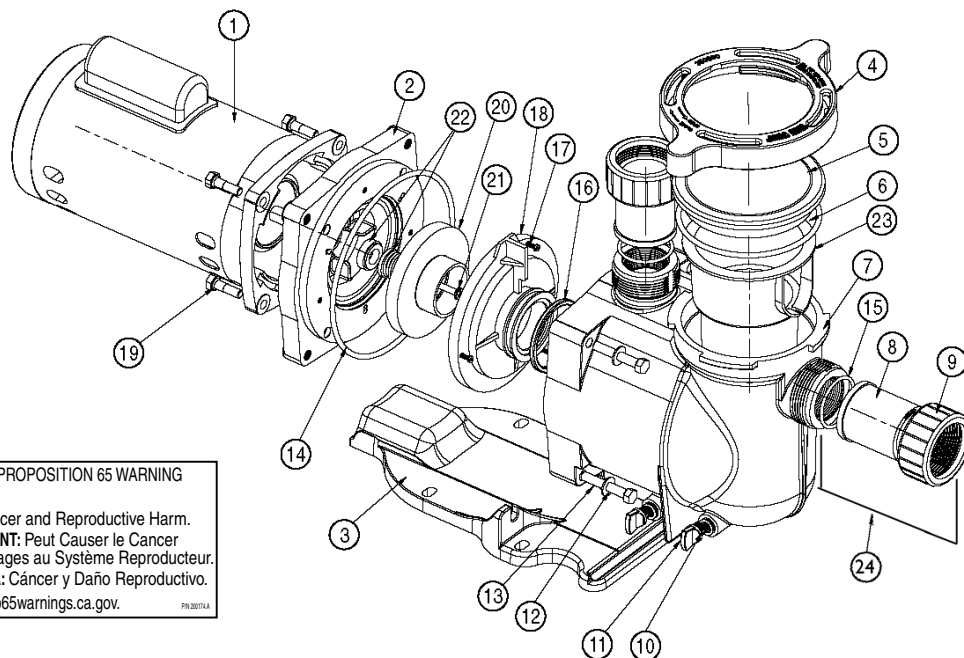

SUPERFLO® PUMP

REPLACEMENT PARTS

CALIFORNIA PROPOSITION 65 WARNING

⚠️ **WARNING:** Cancer and Reproductive Harm.
⚠️ **AVERTISSEMENT:** Peut Causer le Cancer et des Dommages au Système Reproducteur.
⚠️ **ADVERTENCIA:** Cáncer y Daño Reproductivo.
www.p65warnings.ca.gov PA 201214

Item	Part No.	Description
SINGLE SPEED SUPERFLO MOTORS		
1	354803S	3/4 HP Motor, 1SP, 1PH, TEFC 115/208-230
1	354821S	1 HP Motor, 1SP, 1PH, TEFC 115/208-230
1	354823S	1-1/2 HP Motor, 1SP, 1PH, TEFC 208-230
1	354815S	2 HP Motor, 1SP, 1PH, TEFC 208-230
1	355018S	1/2 HP Motor SQFL, 1 Speed, 1 phase, 115/208-230, 60 Hz, almond
1	355018S	3/4 HP Motor SQFL, 1 Speed, 1 phase, 115/208-230, 60 Hz, almond
1	355020S	1 HP Motor SQFL, 1 Speed, 1 phase, 115/208-230, 60 Hz, almond
1	355022S	1-1/2 HP Motor SQFL, 1 Speed, 1 phase, 115/208-230, 60 Hz, almond
1	355024S	2 HP Motor SQFL, 1 Speed, 1 phase, 6115/208-230, 60 Hz, almond
1	355026S	2-1/2 HP Motor SQFL, 1 Speed, 1 phase, 208-230, 60 Hz, almond
2 SPEED SUPERFLO MOTORS		
1	355003S	1 HP Motor SQFL, 2 Speed, 1 phase, 60 Hz
1	356630S	1-1/2 HP Motor SQFL, 2 Speed, 1 phase, 60 Hz
1	071320S	2 HP Motor SQFL, 2 Speed, 1 phase, 60 Hz
ENERGY EFFICIENT SUPERFLO MOTORS		
1	355008S	1/2 HP Motor SQFL, 1 Speed, 1 phase, 60 Hz, 115/208-230, almond
1	355008S	3/4 HP Motor SQFL, 1 Speed, 1 phase, 60 Hz, 115/208-230, almond
1	355008S	1 HP Motor SQFL, 1 Speed, 1 phase, 60 Hz, 115/208-230, almond
1	355010S	1.5 HP Motor SQFL, 1 Speed, 1 phase, 60 Hz, 115/208-230, almond
1	355012S	2 HP Motor SQFL, 1 Speed, 1 phase, 60 Hz, 208-230, almond
SUPERFLO PUMPS		
2	356012	Seal plate
3	350094	Base
4	350090	Clamp, Cam & Ramp®
5	350091	Lid
6	357255Z	O-ring, lid No. 2-357
7	350089	Volute
8	350093	Adaptor, 2 req.

Item	Part No.	Description
9	270141	Nut, 2 req.
10	192115Z	O-ring drain plug, 2 req.
11	071131Z	Drain plug, (2 req.)
12	355621	Screw, 3/4-16 x 2-1/4 Hex hd, 4 req.
13	072184	Washer, 3/8 in. SS, 4 req.
14	355619Z	O-ring, 1 req.
15	6020018	O-ring adaptor No.2-226, 2 req.
16	355030Z	Seal diffuser
17	355334Z	Screw, No.8-32 hex washer HD, 3 req.
22	354545S	Seal set
	356210S	Seal, mechanical, ozone/salt resistant
23	355667	Basket large
SUPERFLO DIFFUSERS		
18	355617	Diffuser, 1/2 HP
18	355617	Diffuser, 3/4 HP
18	355617	Diffuser, 1 HP
18	355618	Diffuser, 1-1/2 HP
18	355618	Diffuser, 2 HP
18	350170	Diffuser, 2-1/2 HP
19	U30-74SS	Hex head screw, 3/8, 16, 4 req.
SUPERFLO IMPELLERS		
20	355043	Impeller 1/2 HP
20	355043	Impeller 3/4 HP
20	355067	Impeller 1 HP
20	355074	Impeller 1-1/2 HP
20	355086	Impeller 2 HP
20	355093	Impeller 2-1/2 HP
21	355389	Screw, impeller locking
KITS		
24	351157	SuperFlo/SuperMax Union Kit, items 8, 9 & 15 (2 of each included)
NOT SHOWN		
	79129900	2-Speed Toggle Switch
	400013Z	Motor End Cap and Screw
	357923Z	Fan Guard Kit TEFC/Super-Duty
	356197	SuperFlo Quick Kit (includes 22, 14, 10(x2), 16, 6)

Note: Pumps and replacement motors that are single speed and one (1) Total HP or greater cannot be sold, offered for sale, or installed in a residential pool for filtration use in California, Title 20 CCR sections 1601-1609.