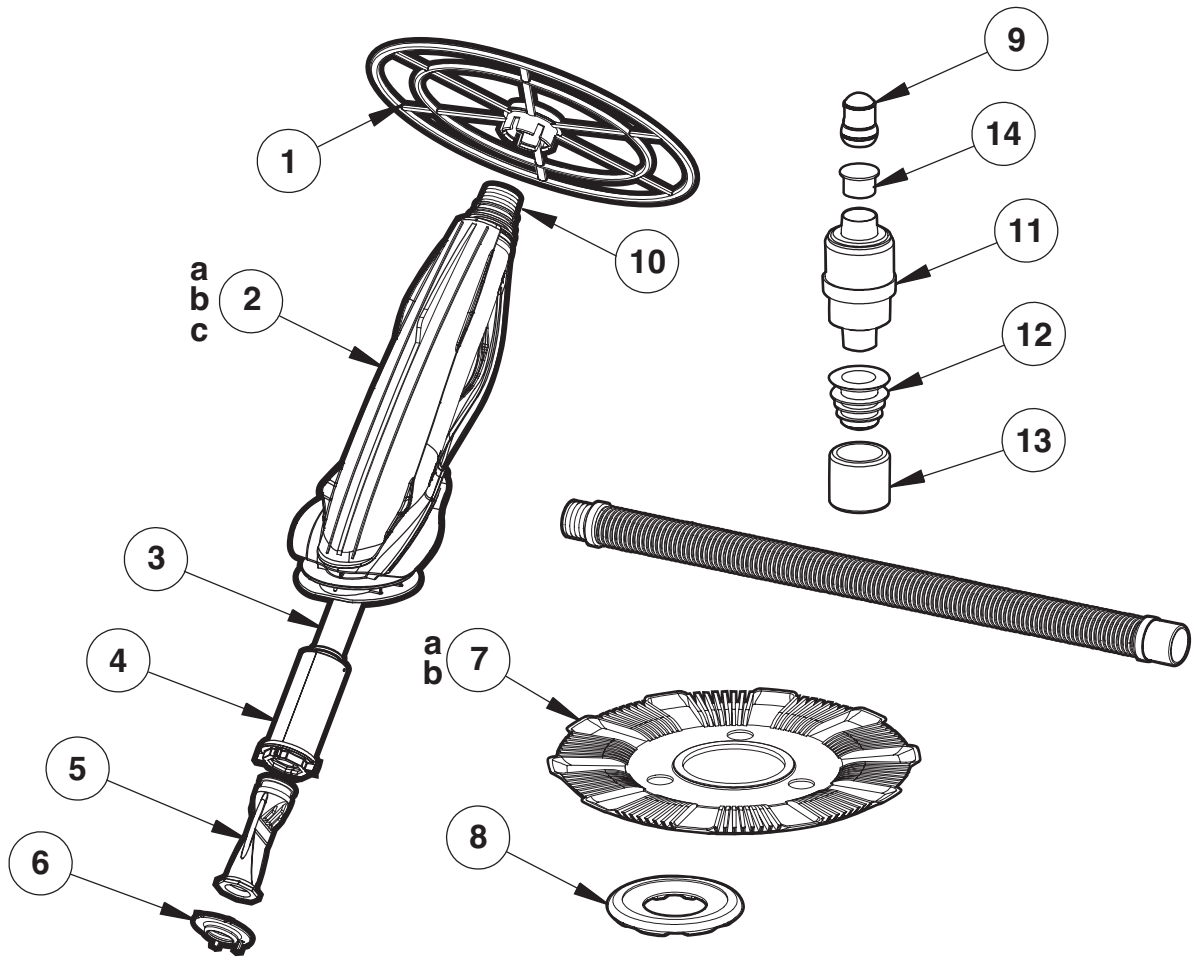

DV5000/KingRay®

REPLACEMENT PARTS

Parts Diagram and Parts Listing

Ref. No.	Part No.	Description	Ctn Qty.
1	DCX110	Halo	1
2a	DCX353	Body Halves, Right and Left (DV5000)	1
2b	DCX332	Body Top Cover (DV5000)	10
2c	DCX334	Body Set Screws and Plugs (DV5000)	10
3	DCX108	Internal Tube	10
4	DCX105	Cassette Assembly (Includes Item 5, Diaphragm)	10
5	DCX105C	Diaphragm	10
6	DCX106	Retainer, Cassette	10
7a	DCX152	Disc, KingRay	1
7b	DCX152SV	Disc (DV5000)	1
8	DCX150	Foot	10
9	DCX212	Diverter, Eyeball	10
10	DCX212	Swivel Assembly	10
11	DCX180	Flow Regulator	1
12	DCX172	Adapter	10
13	DCX174	Weight, Hose	10
14	DCX182	Bypass Lid	10

NOTE: DV5000 and AquaRay do not require a leader hose.