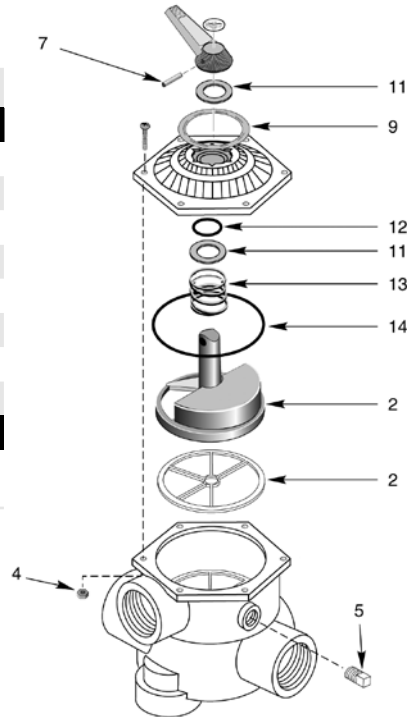

MULTIPOINT SIDE MOUNT 1-1/2 IN. VALVES

REPLACEMENT PARTS FOR STA-RITE VALVES

Item	Part No.	Description
MULTIPOINT SIDE MOUNT 1-1/2 IN. VALVE		
2	14962-0017	Plug and Gasket
4	98211400	Hex Nut, 1/4-20 S.S.
5	WC78-40T	Plug, 1/4 in.
7	35857-0021	Dowel Pin, 5/16 x 2-1/2 in. S.S.
11	14962-0005	Washer
12	35505-1228	O-Ring
13	14962-0011	Spring
14	35505-1272	O-Ring
NOT SHOWN		
14962-0035	Spring and O-Ring Kit, Includes Items 11, 12, 13 & 14	

MODELS

14964-0014 – Hose Connection
WC212-143P – Union onnection

CALIFORNIA PROPOSITION 65 WARNING
⚠️ **WARNING:** Cancer and Reproductive Harm.
⚠️ **AVERTISSEMENT:** Peut Causer le Cancer et des Dommages au Système Reproducteur.
⚠️ **ADVERTENCIA:** Cáncer y Daño Reproductivo.
www.p65warnings.ca.gov