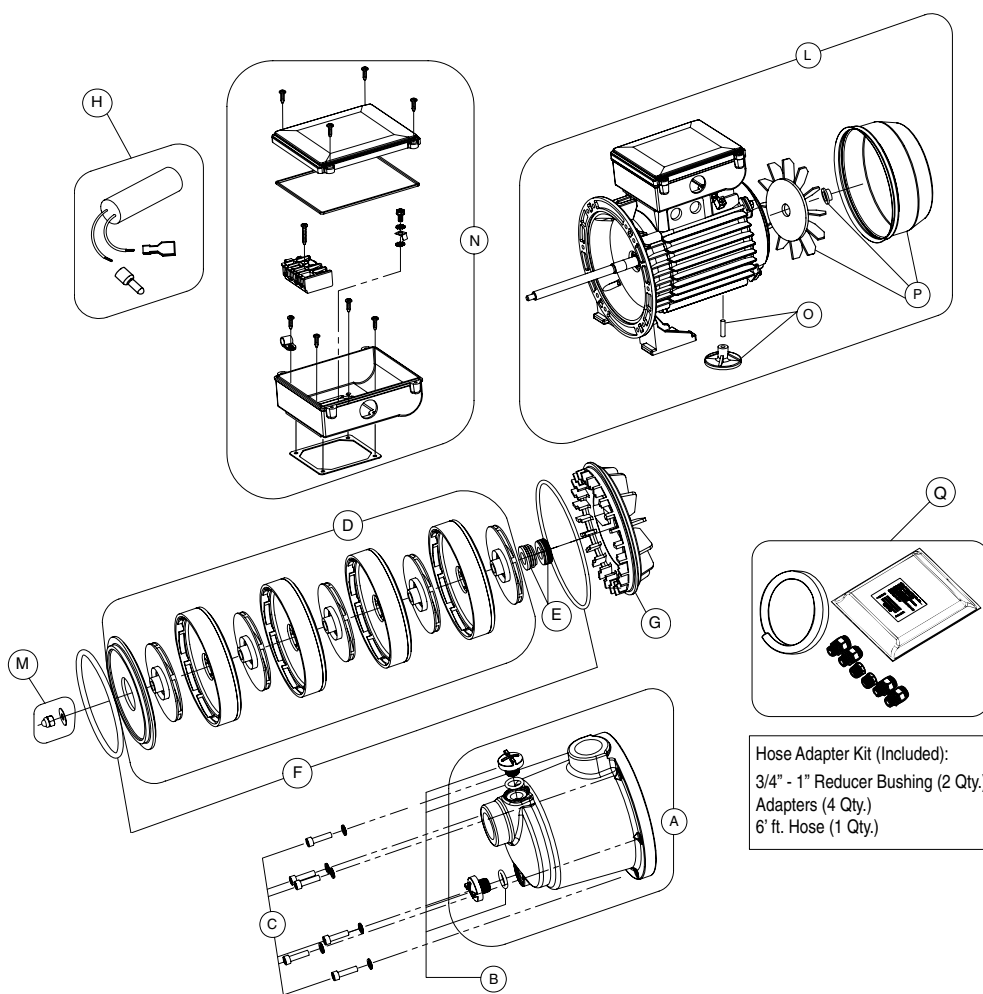

## REPLACEMENT PARTS

Item	Part No.	Qty.	Description
<b>BOOSTER PUMP</b>			
A	ZBR39320	1	Pump Body Kit w/Drain Plugs
B	ZBR12160	2	Drain Plugs with O-Ring Kit - includes (2) drain plugs and (2) O-Rings
C	ZBR12170	1	Body Pump Fasteners Kit
D	ZBR39330	1	Hydraulic Kit
E	ZBR43920	1	Mechanical Seal Kit
F	ZBR12200	1	O-Ring Kit
G	ZBR12210	1	Seal Plate Kit
H	ZBR39340	1	Capacitor Kit
L	ZBR39360	1	Complete Motor Assembly
M	ZBR12270	1	End Shaft Fasteners Kit
N	ZBR39350	1	Capacitor Box Complete Kit
O	ZBR26910	1	Base Kit
P	ZBR43810	1	Fan Kit
Q	353040	1	Hose Kit